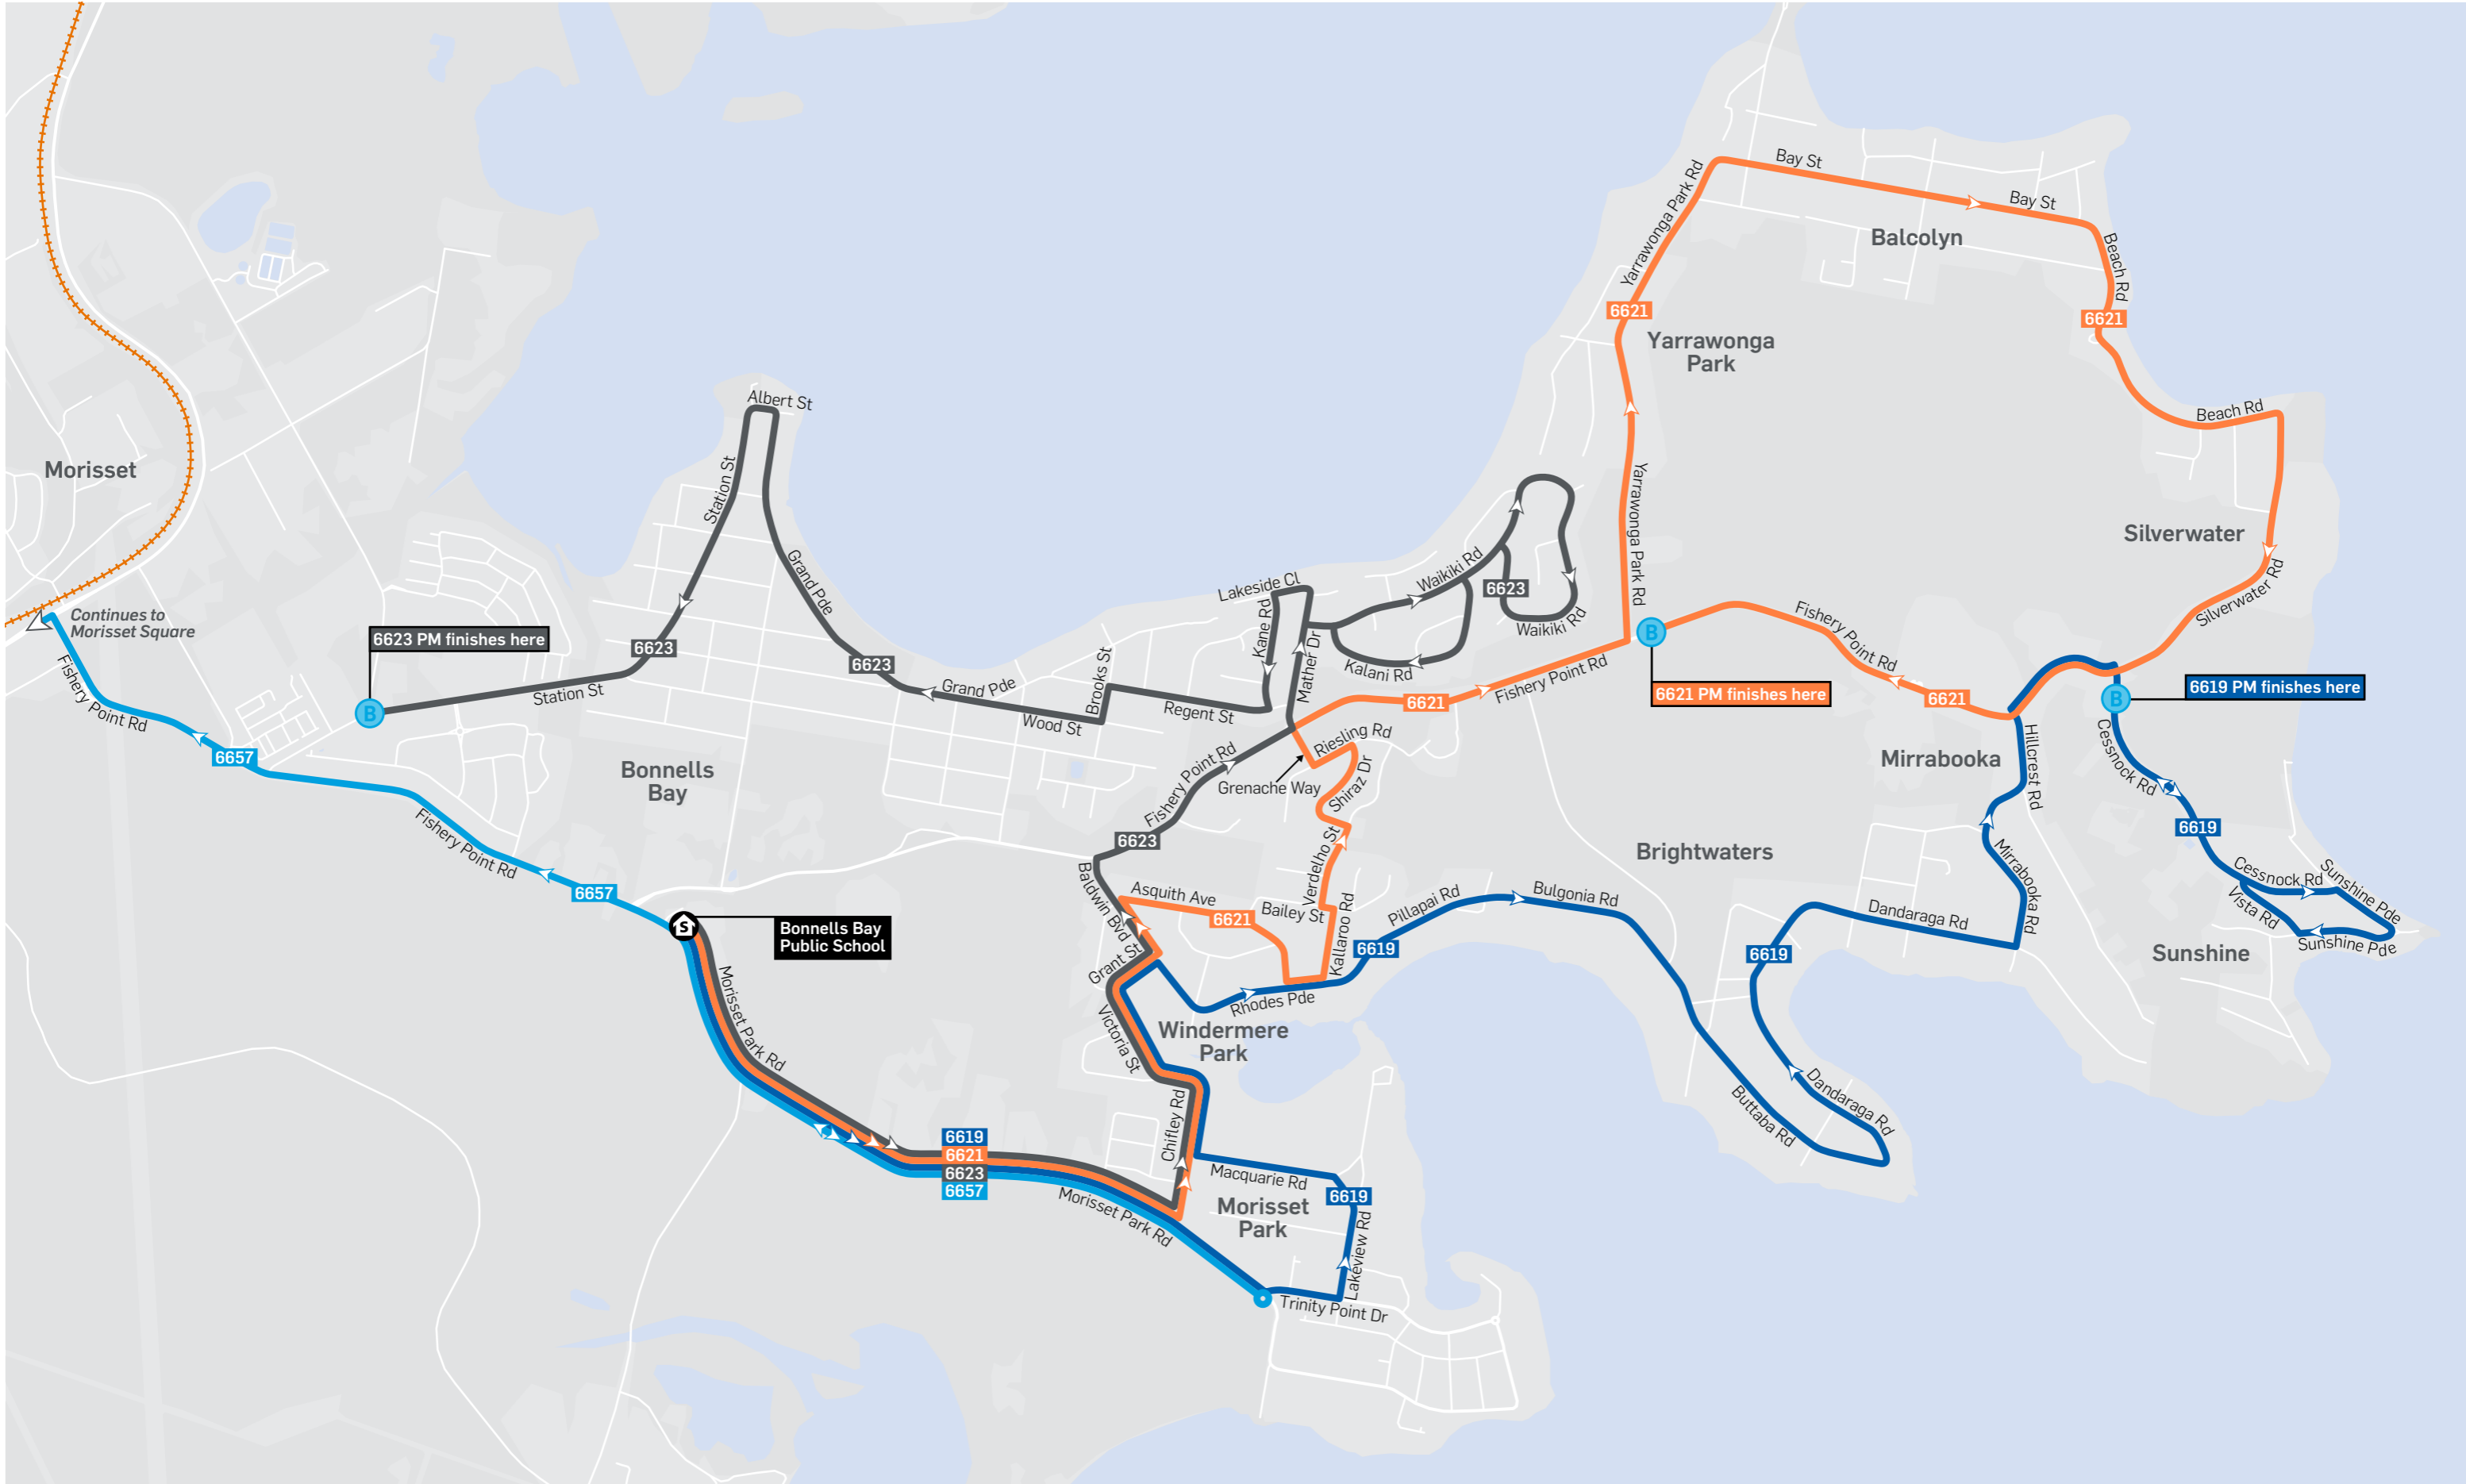

School bus services: Bonnells Bay Public School

Afternoon (PM)
Proposed Routes

Key

- Bus route
- 6619 Route number
- Direction of travel
- B Finish
- S School
- - - - Train line

T022161 | base map © OpenStreetMap contributors