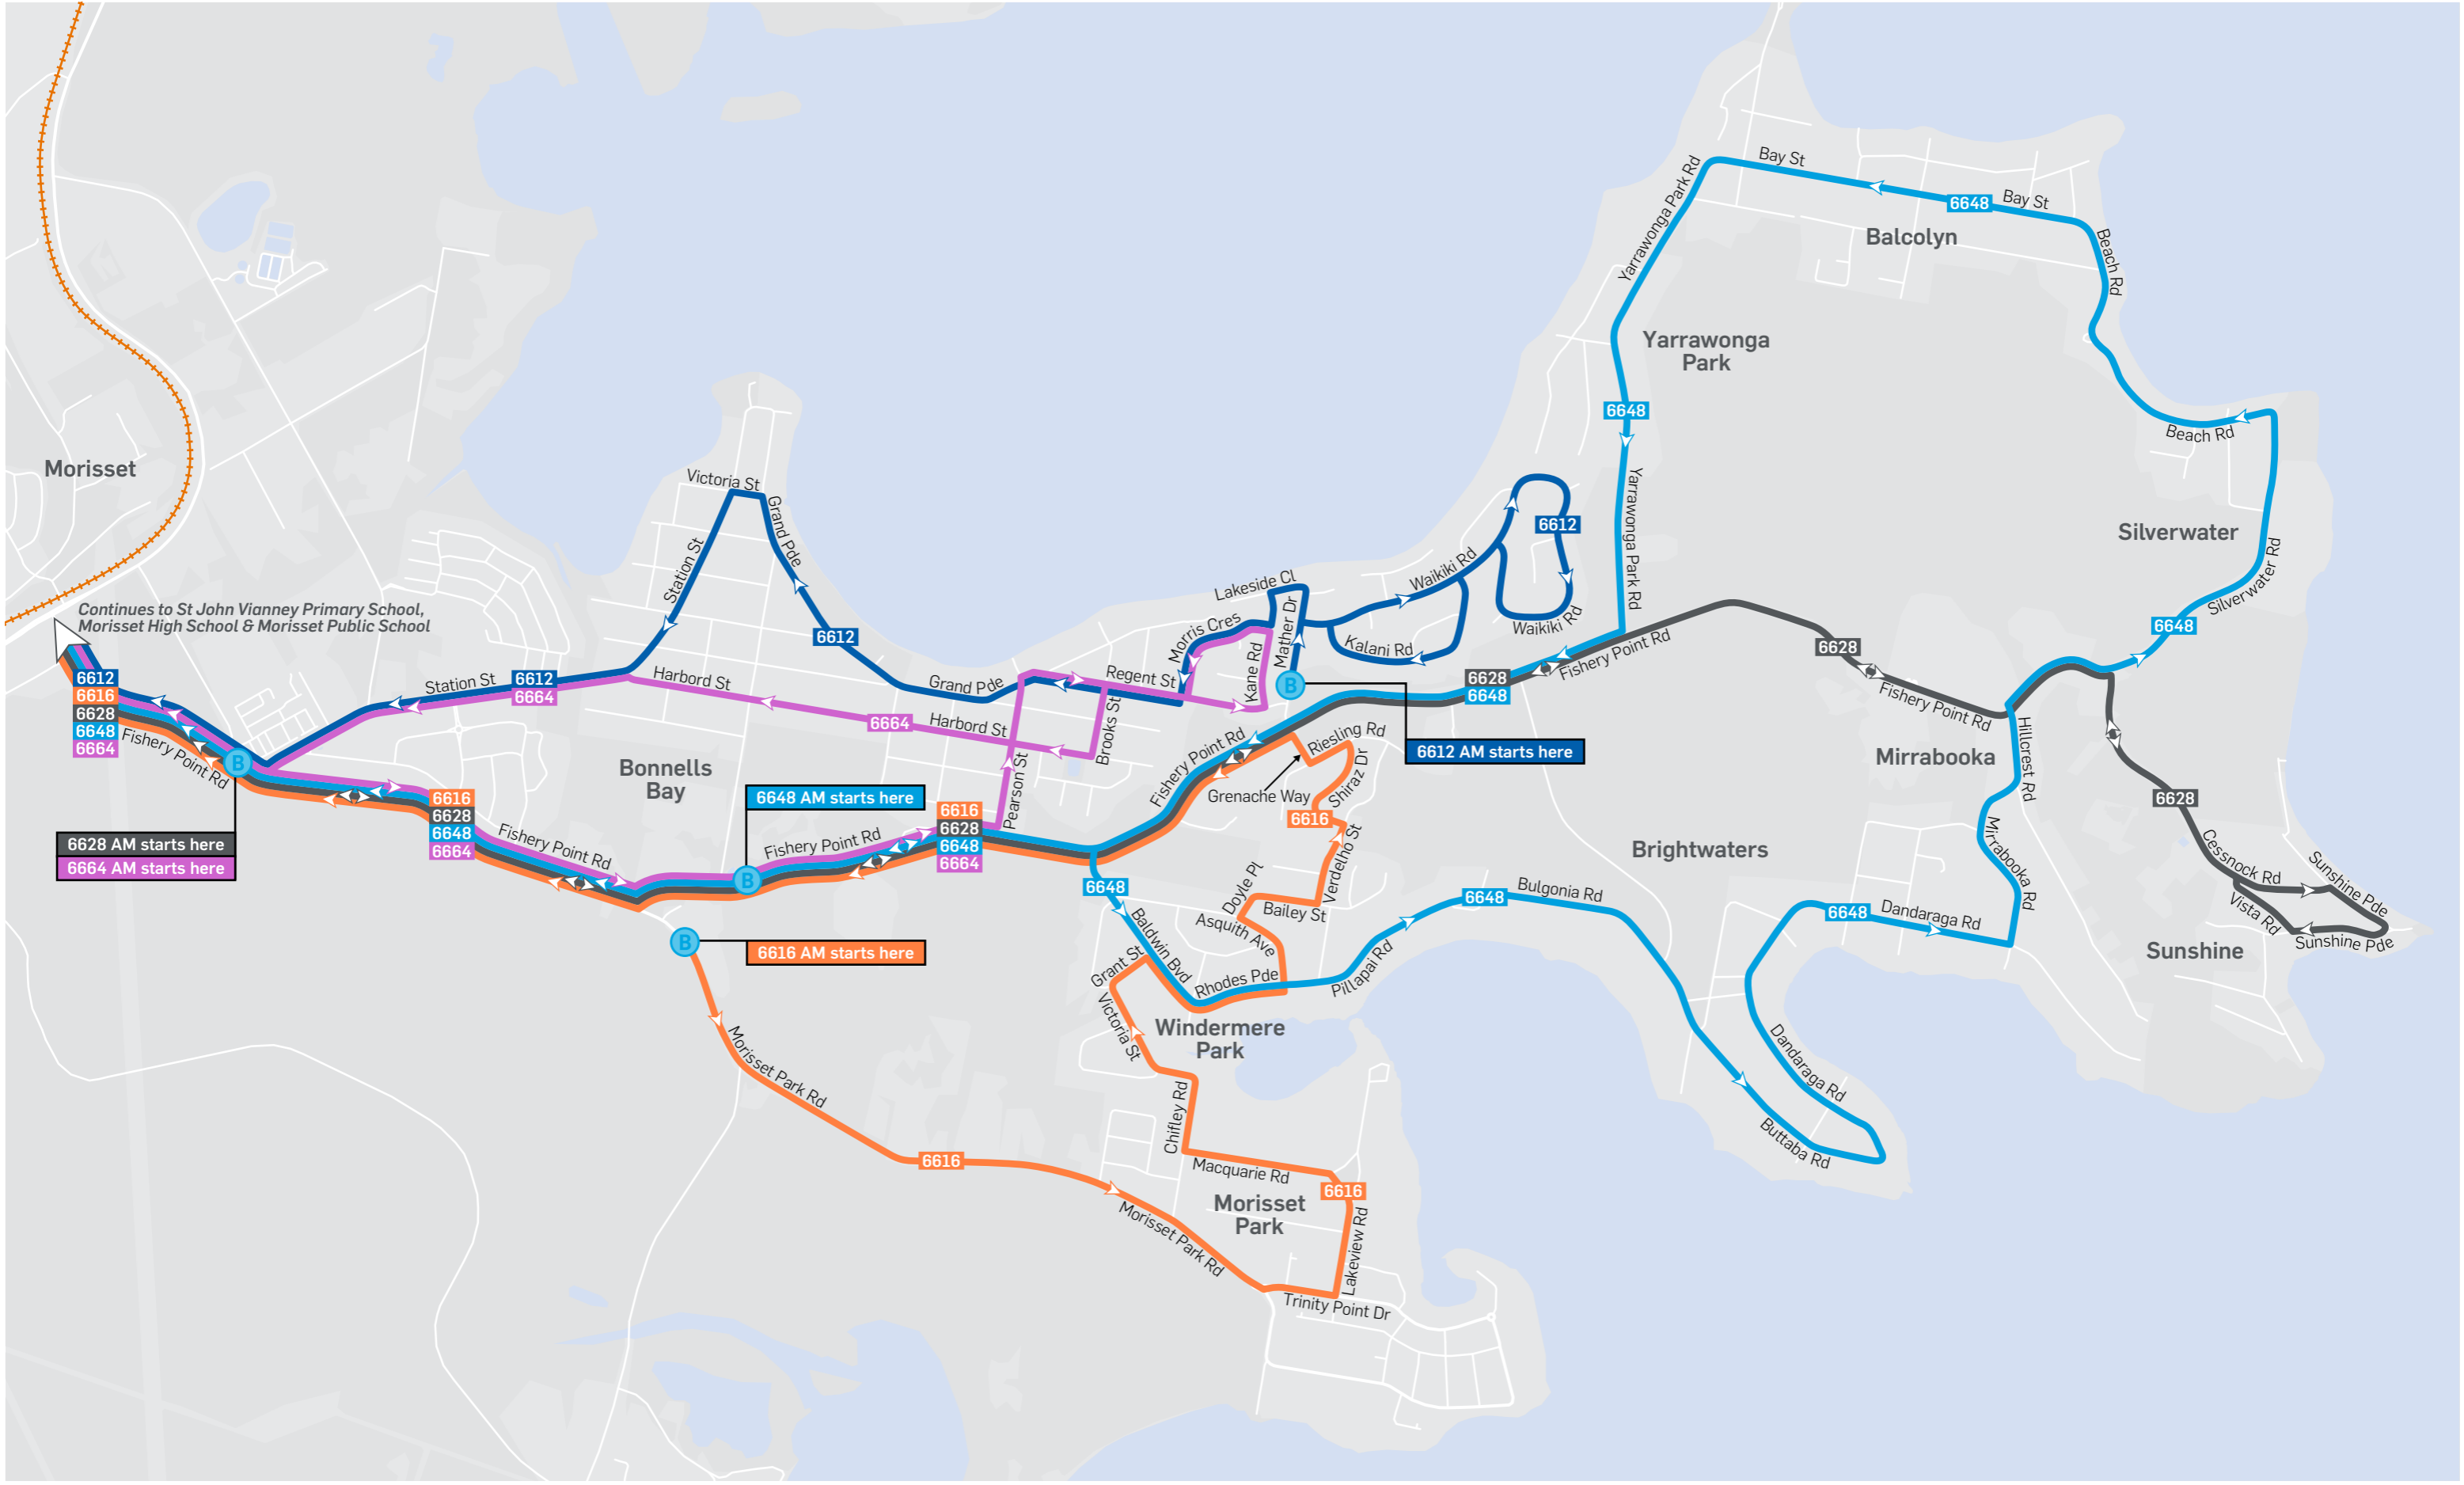

School bus services: Morisset schools

Morning (AM)
Proposed Routes

Key
 — Bus route 6612 Route number > Direction of travel B Start - - - - Train line

T022161 | base map © OpenStreetMap contributors