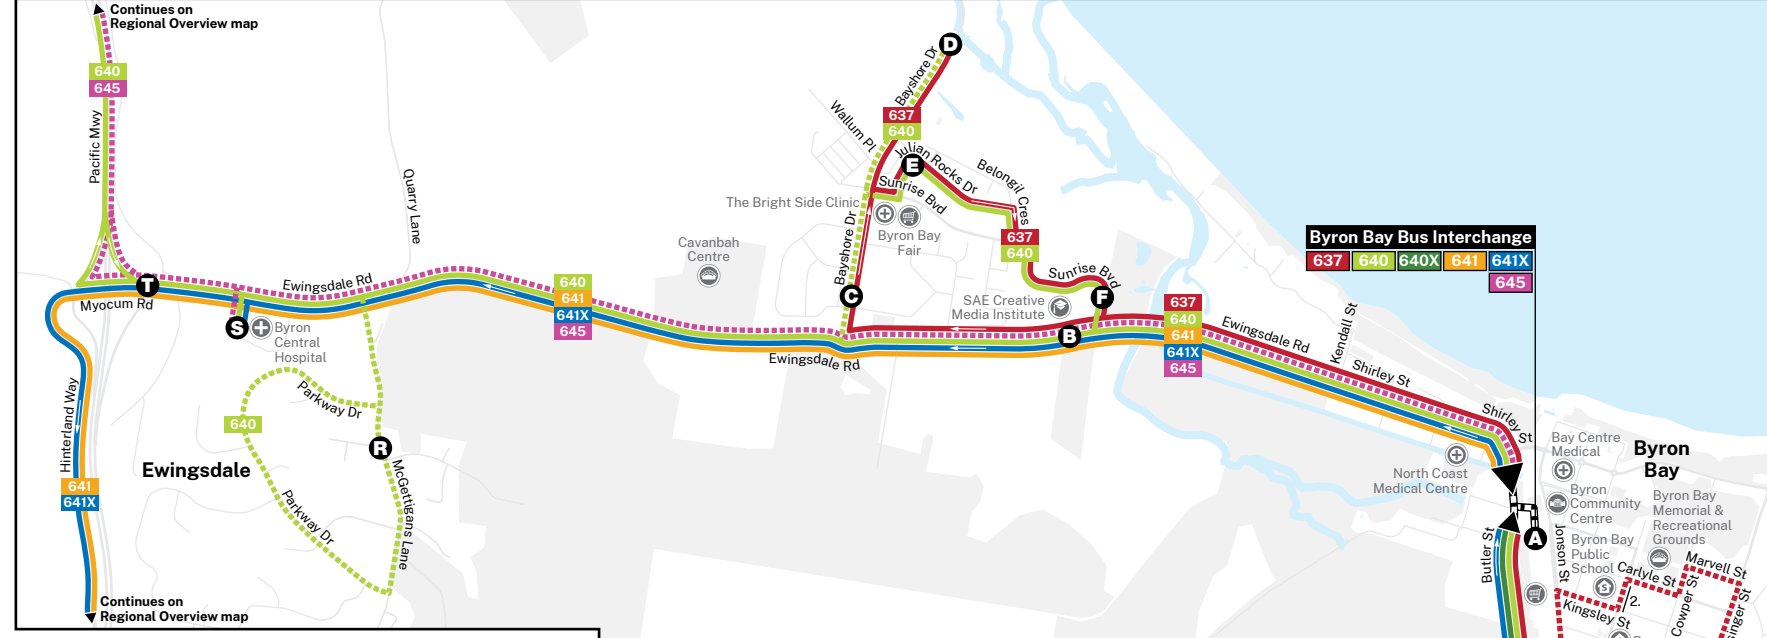

Reprinted January 2024

Route descriptions:

- 637** Elements of Byron/Sunrise Beach to Suffolk Park via Byron Bay
- 640** Ballina to Mullumbimby via Lennox Head & Byron Bay
- 640X** Byron Bay to Lismore via Lennox Head & Ballina
- 641** Byron Bay to Ballina via Bangalow
- 641X** Lismore to Byron Bay via Bexhill, Clunes & Bangalow
- 645** Ocean Shores to Byron Bay via Brunswick Heads & Mullumbimby
- 664** Ballina to Ballina Heights via Northlakes
- 665** Ballina to Prospect Estate via Angels Beach

- Includes accessible services
- (02) 6686 2144
- cdcbus.com.au

Routes 637, 640, 640X, 641, 641X, 645, 664, 665

Billinudgel, Mullumbimby, Byron Bay, Ballina & Lismore bus network map

Byron Bay (Map A)

Brunswick Valley (Map B)

Lismore (Map C)

Ballina (Map D)

Regional Overview

Travelling Tip

When catching the bus along a route, please raise your hand as a stop signal. When hailing the bus from anywhere other than a bus zone, please ensure that the bus can stop safely and legally. This will be at the driver's discretion.

Legend

- Bus route
- Route number
- Multiple bus routes
- Limited service
- Hospital
- Medical centre
- School
- Tertiary education
- Airport
- Sport facility
- Service NSW
- Community facility

North

Base map © OpenStreetMap contributors