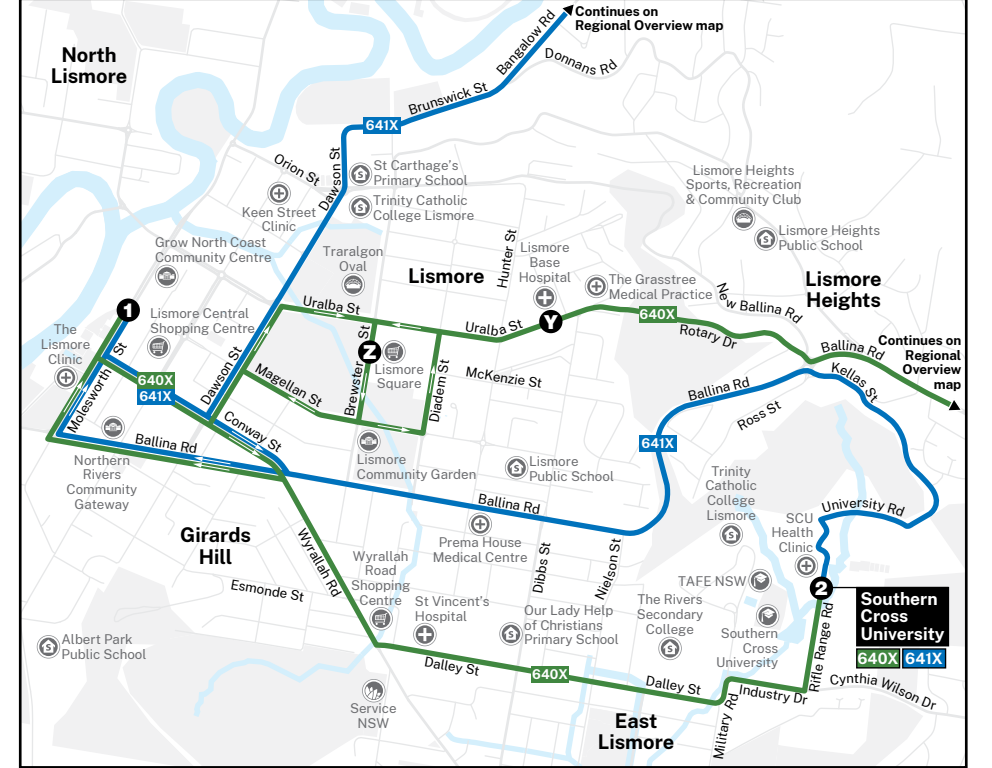

Reprinted January 2024

Route descriptions:

- 637** Elements of Byron/Sunrise Beach to Suffolk Park via Byron Bay
- 640** Ballina to Mullumbimby via Lennox Head & Byron Bay
- 640X** Byron Bay to Lismore via Lennox Head & Ballina
- 641** Byron Bay to Ballina via Bangalow
- 641X** Lismore to Byron Bay via Bexhill, Clunes & Bangalow
- 645** Ocean Shores to Byron Bay via Brunswick Heads & Mullumbimby
- 664** Ballina to Ballina Heights via Northlakes
- 665** Ballina to Prospect Estate via Angels Beach

- Includes accessible services
- (02) 6686 2144
- cdcbus.com.au

Routes 637, 640, 640X, 641, 641X, 645, 664, 665

Billinudgel, Mullumbimby, Byron Bay, Ballina & Lismore bus network map

Byron Bay (Map A)

Brunswick Valley (Map B)

Lismore (Map C)

Ballina (Map D)

Regional Overview

Travelling Tip

When catching the bus along a route, please raise your hand as a stop signal. When hailing the bus from anywhere other than a bus zone, please ensure that the bus can stop safely and legally. This will be at the driver's discretion.

Legend

- Bus route
- Route number
- Multiple bus routes
- Limited service
- Hospital
- Medical centre
- School
- Tertiary education
- Airport
- Sport facility
- Service NSW
- Community facility

North

Base map © OpenStreetMap contributors