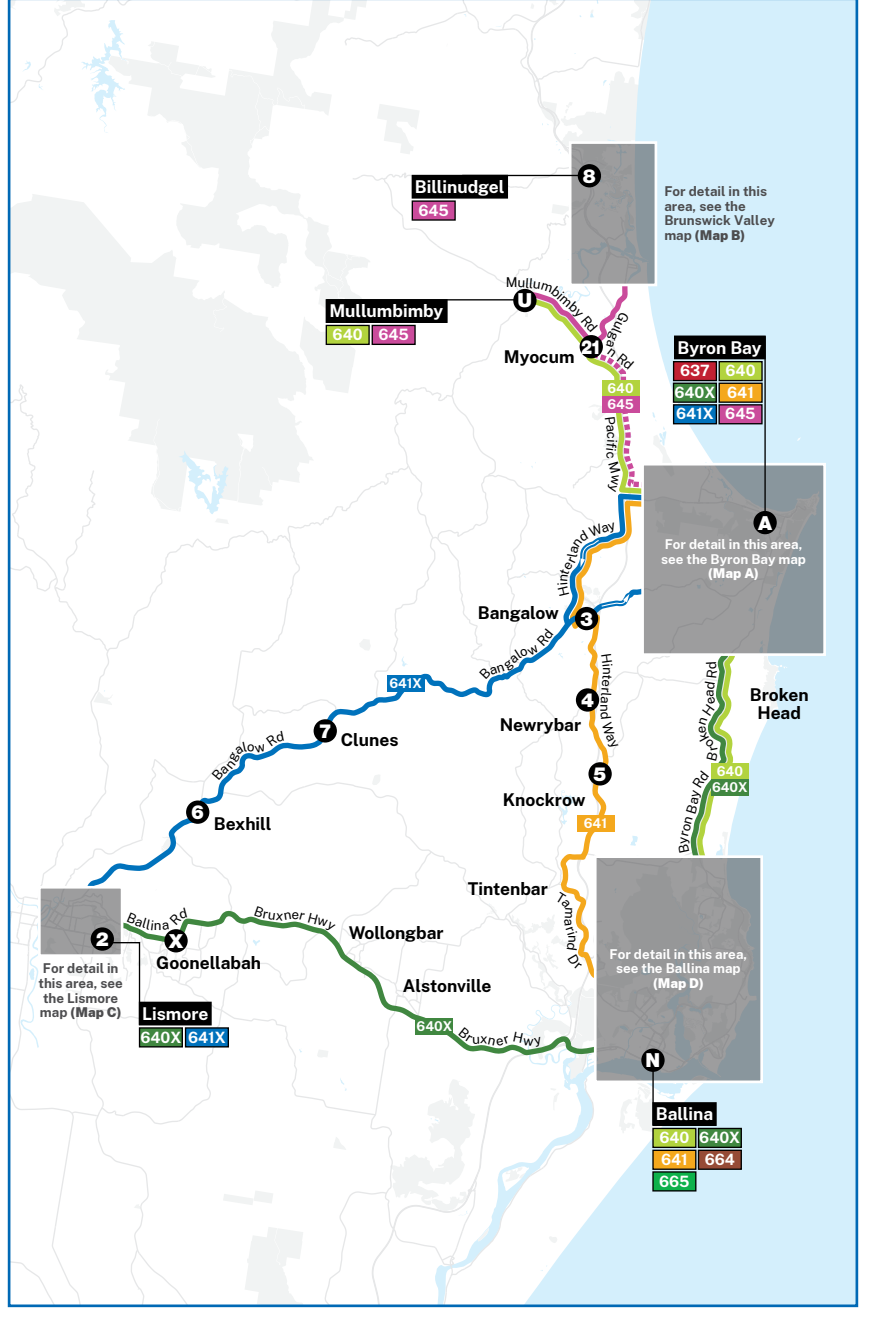

637, 640, 640X, 641, 641X, 645, 664, 665

Billinudgel - Mullumbimby - Byron Bay - Ballina - Lismore

- Linking:
- Billinudgel
 - Brunswick Heads
 - Mullumbimby
 - Byron Bay
 - Bangalow
 - Lennox Head
 - Ballina
 - Lismore

Reprinted January 2024

Route descriptions:

- 637** Elements of Byron/Sunrise Beach to Suffolk Park via Byron Bay
- 640** Ballina to Mullumbimby via Lennox Head & Byron Bay
- 640X** Byron Bay to Lismore via Lennox Head & Ballina
- 641** Byron Bay to Ballina via Bangalow
- 641X** Lismore to Byron Bay via Bexhill, Clunes & Bangalow
- 645** Ocean Shores to Byron Bay via Brunswick Heads & Mullumbimby
- 664** Ballina to Ballina Heights via Northlakes
- 665** Ballina to Prospect Estate via Angels Beach

Lismore (Map C)

Ballina (Map D)

Regional Overview

Travelling Tip

When catching the bus along a route, please raise your hand as a stop signal. When hailing the bus from anywhere other than a bus zone, please ensure that the bus can stop safely and legally. This will be at the driver's discretion.

Legend

- Bus route
- Route number
- Multiple bus routes
- Limited service
- Hospital
- Medical centre
- School
- Tertiary education
- Airport
- Sport facility
- Service NSW
- Community facility

North

Base map © OpenStreetMap contributors