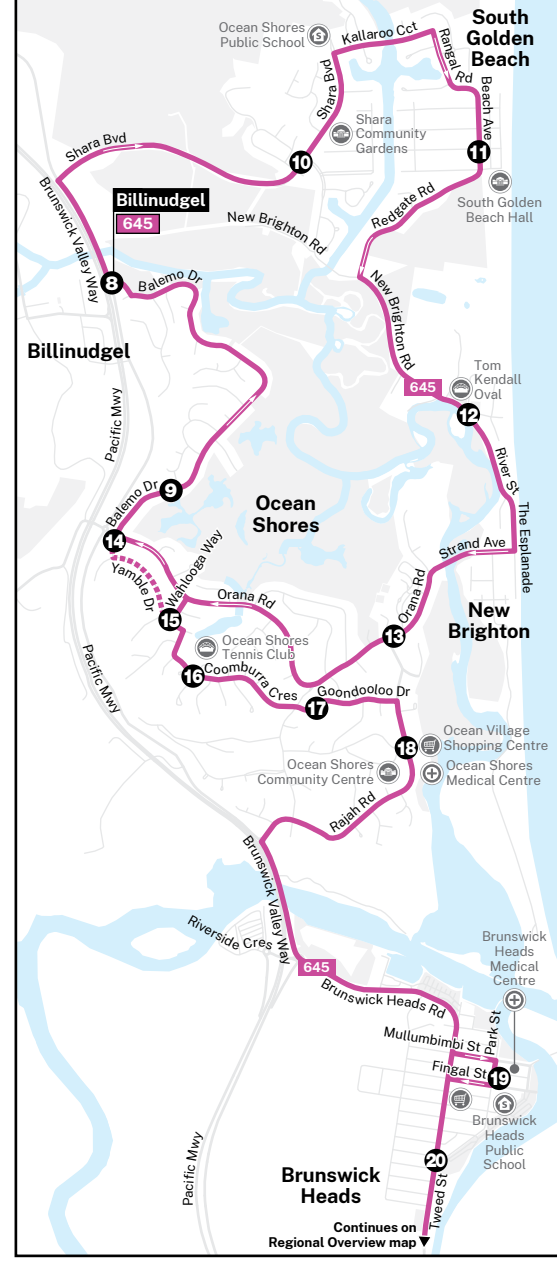

Reprinted January 2024

Route descriptions:

- 637** Elements of Byron/Sunrise Beach to Suffolk Park via Byron Bay
- 640** Ballina to Mullumbimby via Lennox Head & Byron Bay
- 640X** Byron Bay to Lismore via Lennox Head & Ballina
- 641** Byron Bay to Ballina via Bangalow
- 641X** Lismore to Byron Bay via Bexhill, Clunes & Bangalow
- 645** Ocean Shores to Byron Bay via Brunswick Heads & Mullumbimby
- 664** Ballina to Ballina Heights via Northlakes
- 665** Ballina to Prospect Estate via Angels Beach

- Includes accessible services
- (02) 6686 2144
- cdcbus.com.au

Routes 637, 640, 640X, 641, 641X, 645, 664, 665

Billinudgel, Mullumbimby, Byron Bay, Ballina & Lismore bus network map

Byron Bay (Map A)

Brunswick Valley (Map B)

Lismore (Map C)

Ballina (Map D)

Regional Overview

Travelling Tip

When catching the bus along a route, please raise your hand as a stop signal. When hailing the bus from anywhere other than a bus zone, please ensure that the bus can stop safely and legally. This will be at the driver's discretion.

Legend

- Bus route
- Route number
- Multiple bus routes
- Limited service
- Hospital
- Medical centre
- School
- Tertiary education
- Airport
- Sport facility
- Service NSW
- Community facility

North

Base map © OpenStreetMap contributors