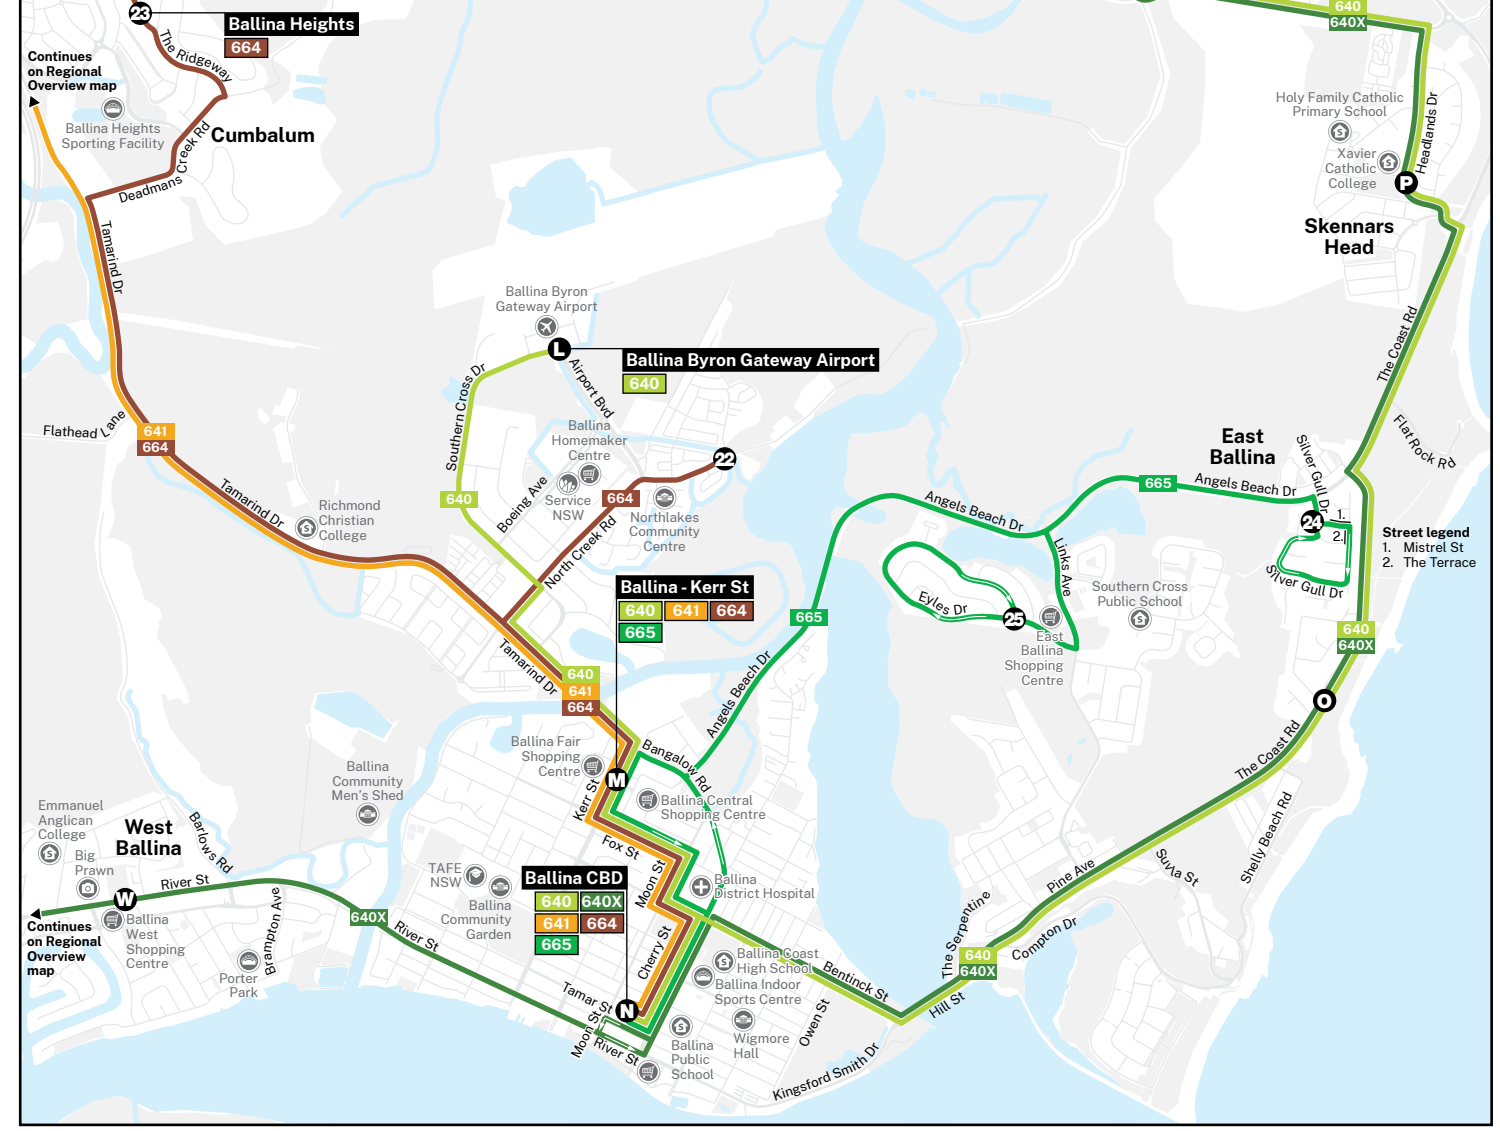

Reprinted January 2024

Route descriptions:

- 637** Elements of Byron/Sunrise Beach to Suffolk Park via Byron Bay
- 640** Ballina to Mullumbimby via Lennox Head & Byron Bay
- 640X** Byron Bay to Lismore via Lennox Head & Ballina
- 641** Byron Bay to Ballina via Bangalow
- 641X** Lismore to Byron Bay via Bexhill, Clunes & Bangalow
- 645** Ocean Shores to Byron Bay via Brunswick Heads & Mullumbimby
- 664** Ballina to Ballina Heights via Northlakes
- 665** Ballina to Prospect Estate via Angels Beach

Lismore (Map C)

Ballina (Map D)

Regional Overview

Travelling Tip

When catching the bus along a route, please raise your hand as a stop signal. When hailing the bus from anywhere other than a bus zone, please ensure that the bus can stop safely and legally. This will be at the driver's discretion.