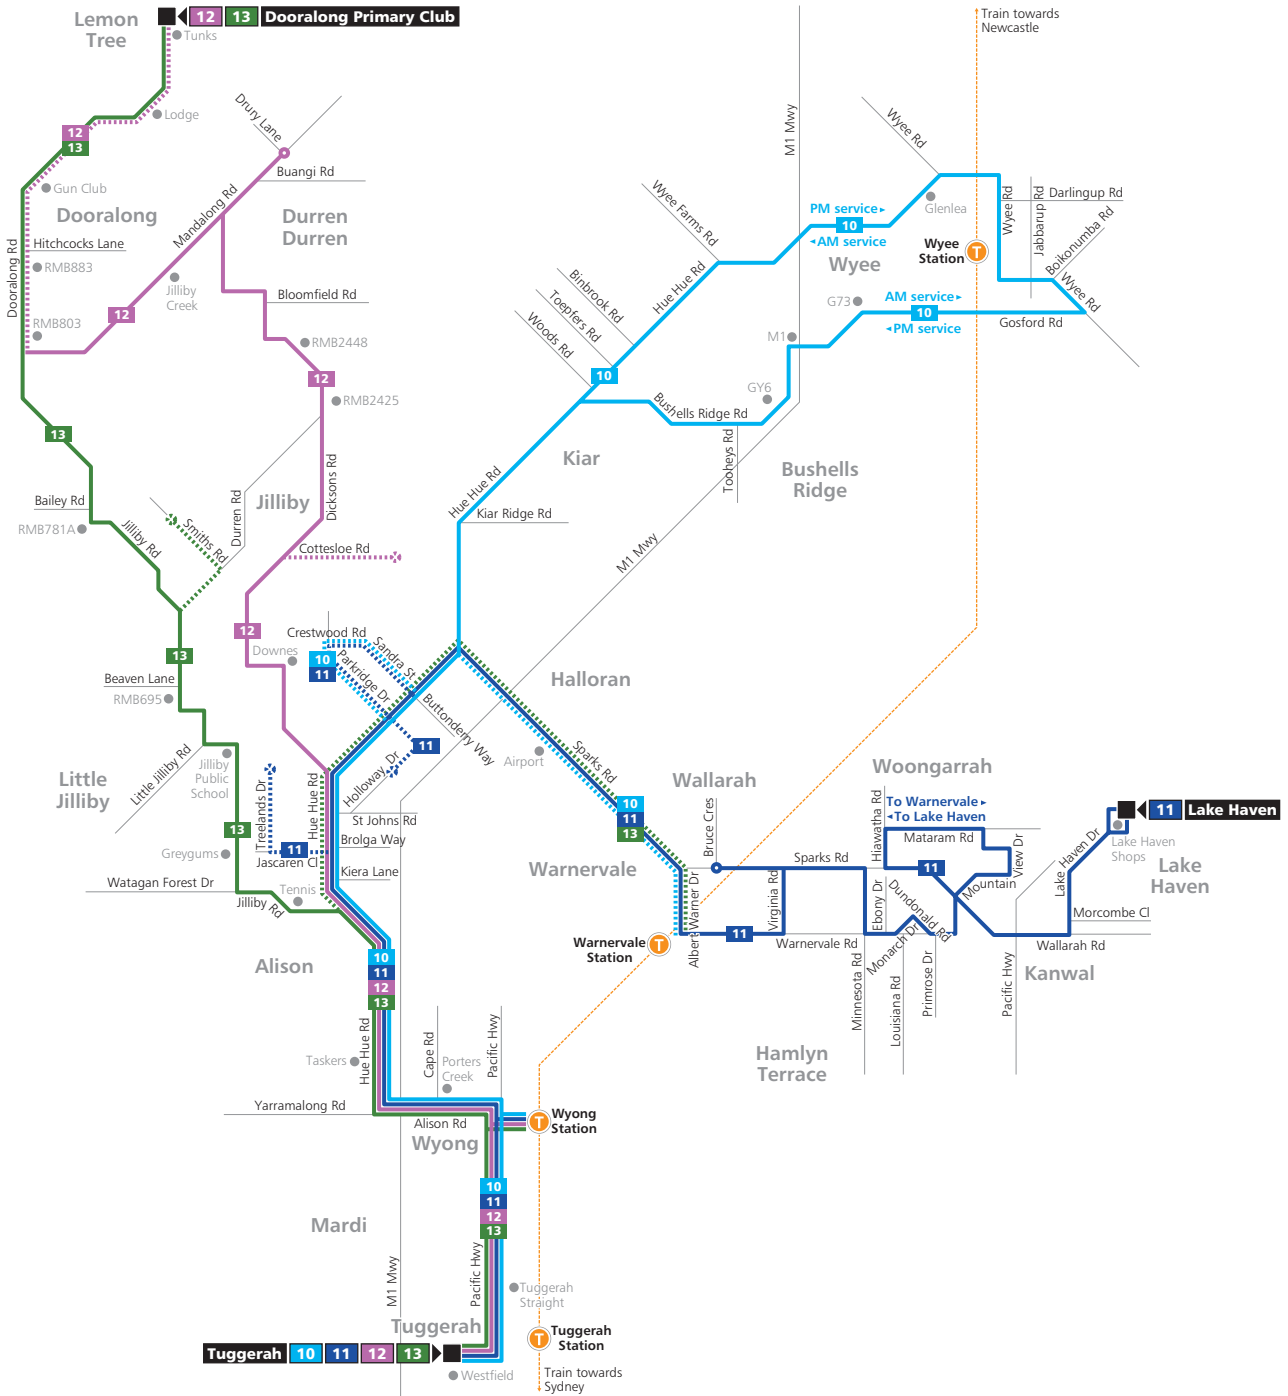

# Routes 10, 11, 12, 13

## Legend

- Bus route
- ⋯ Limited service
- 10 Bus route number
- 12 13 Bus route start/finish
- T Train line/station

Diagrammatic Map  
Not to Scale  
North