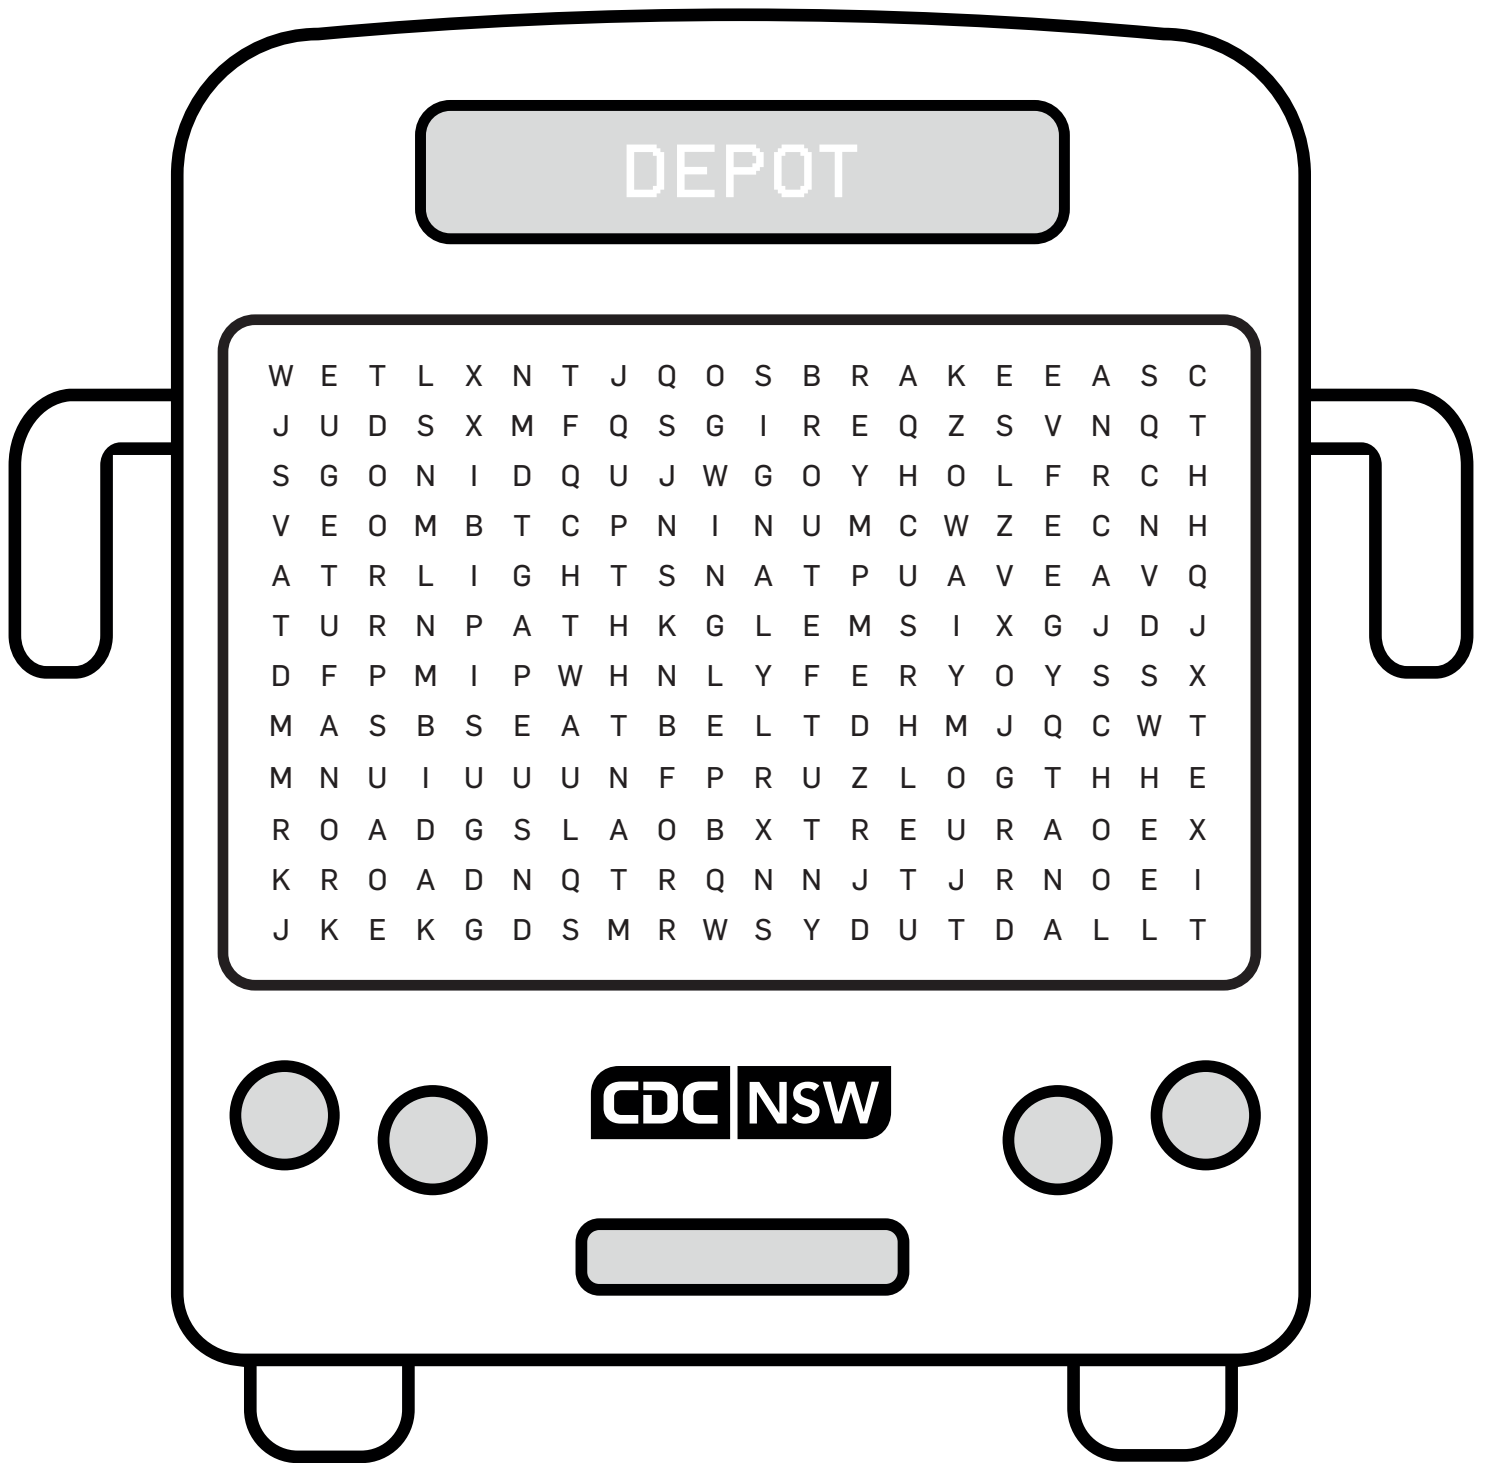

Bus Safety Quest: Word Search Adventure

Brake
Bus
Door

Driver
Exit
Horn

Lights
Map
Path

Road
Route
Seatbelt

Sign
Signal
Sit

Stop
Turn
Wheel