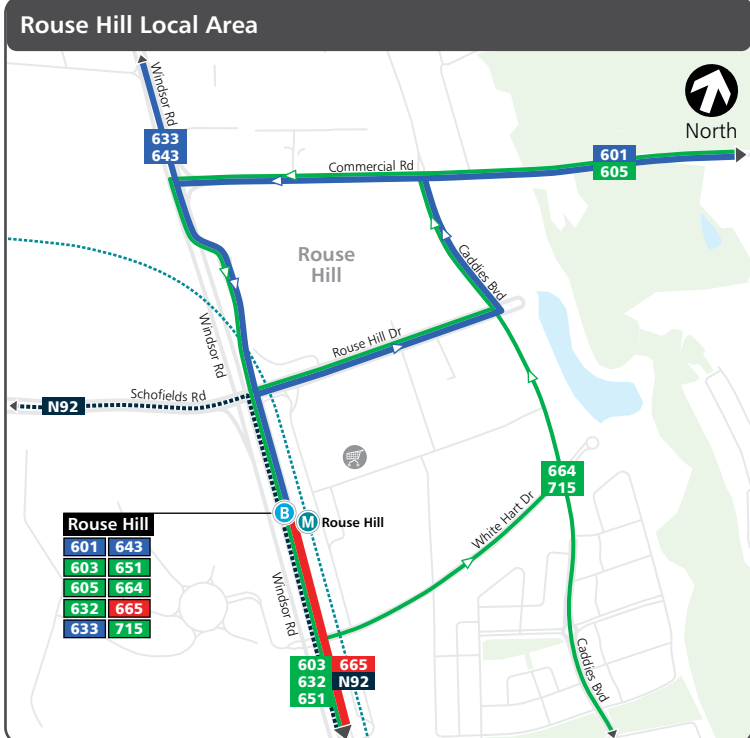

Legend

- Bus route
- 610X Bus route number
- Common bus route
- Metro line/station
- Ferry wharf
- Major shopping centre
- 6 Bus route terminus
- Direction of service
- Train line/station
- Light rail line/stop
- Hospital

- Every 15 minutes
- Every 20-30 minutes
- Every 60 minutes
- Refer to timetable
- Night service