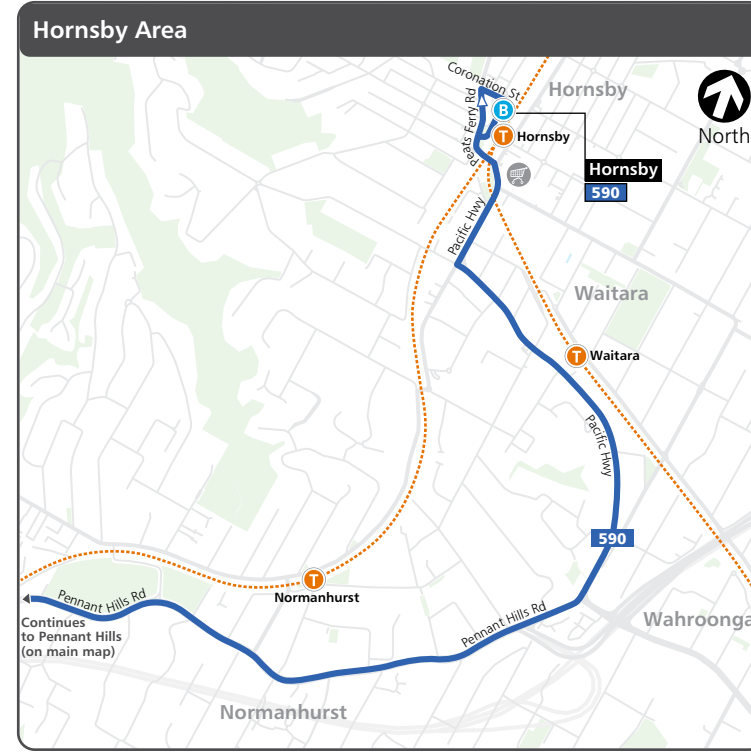

Legend

- Bus route
- 610X Bus route number
- Common bus route
- Metro line/station
- Ferry wharf
- Major shopping centre
- 6 Bus route terminus
- Direction of service
- Train line/station
- Light rail line/stop
- Hospital

- Every 15 minutes
- Every 20-30 minutes
- Every 60 minutes
- Refer to timetable
- Night service