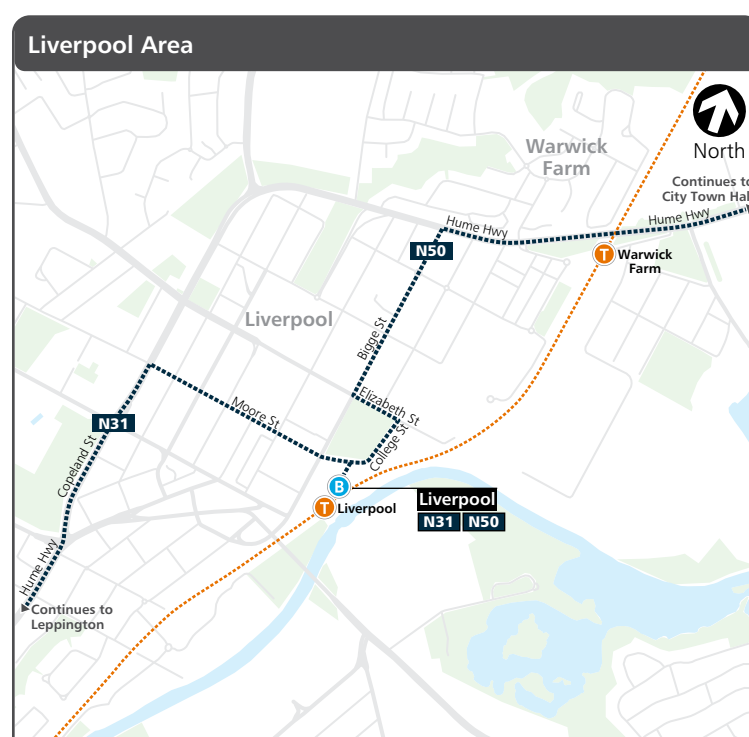

Legend

- Bus route
- 610X Bus route number
- Common bus route
- Metro line/station
- Ferry wharf
- Major shopping centre
- 6 Bus route terminus
- Direction of service
- Train line/station
- Light rail line/stop
- Hospital

- Every 15 minutes
- Every 20-30 minutes
- Every 60 minutes
- Refer to timetable
- Night service