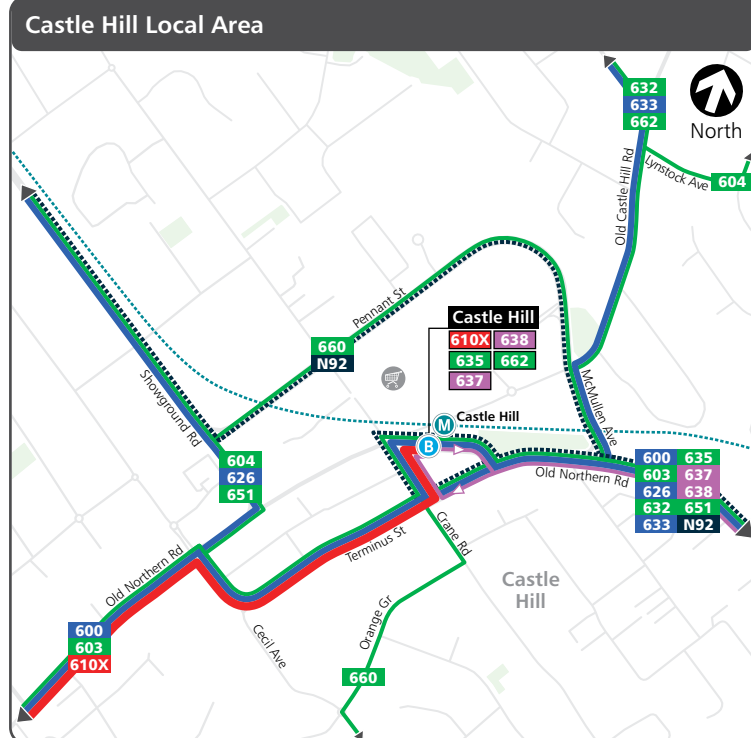

Legend

- Bus route
- 610X Bus route number
- Common bus route
- Metro line/station
- Ferry wharf
- Major shopping centre
- 6 Bus route terminus
- Direction of service
- Train line/station
- Light rail line/stop
- Hospital

- Every 15 minutes
- Every 20-30 minutes
- Every 60 minutes
- Refer to timetable
- Night service