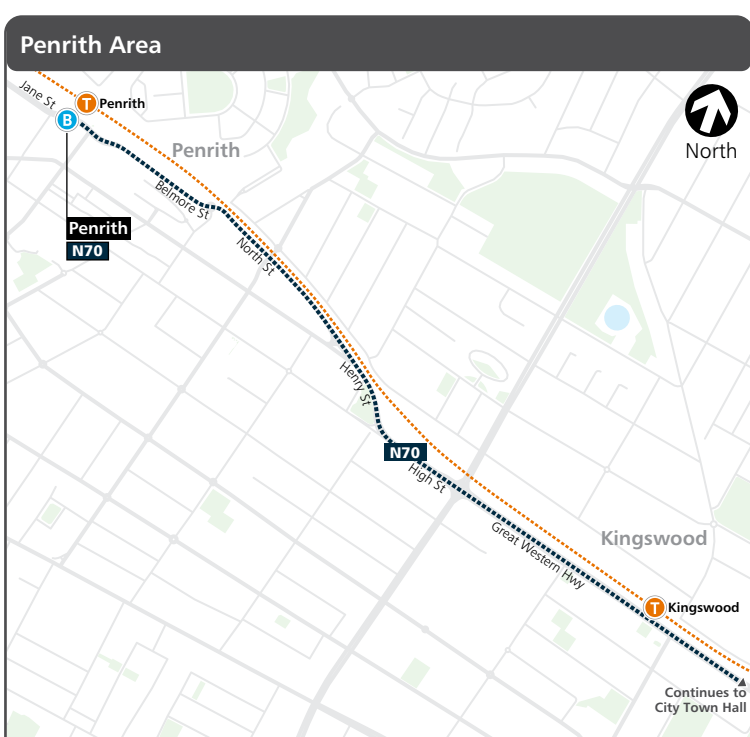

Legend

- Bus route
- 610X Bus route number
- Common bus route
- Metro line/station
- Ferry wharf
- Major shopping centre
- 6 Bus route terminus
- Direction of service
- Train line/station
- Light rail line/stop
- Hospital

- Every 15 minutes
- Every 20-30 minutes
- Every 60 minutes
- Refer to timetable
- Night service