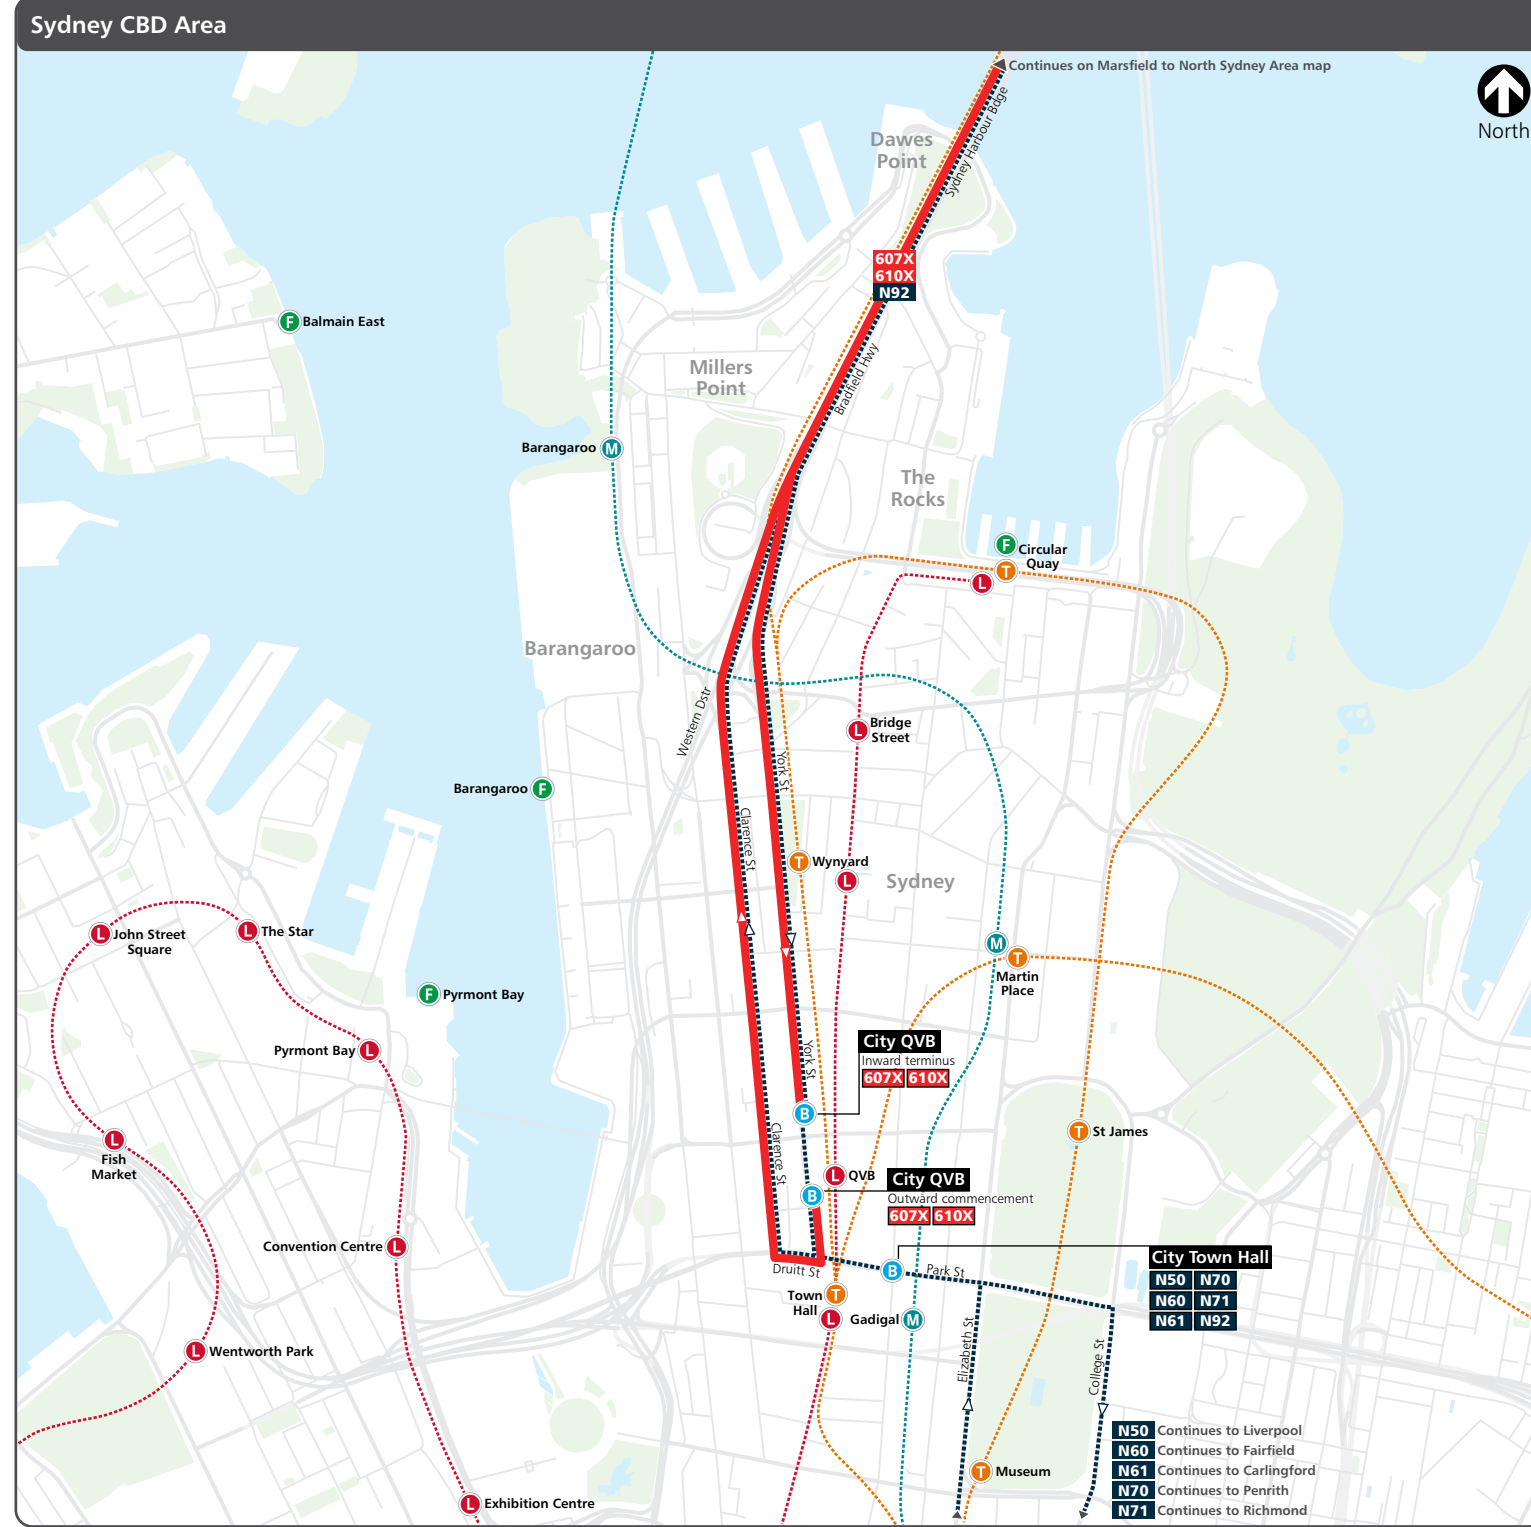

Legend

- Bus route
- 610X Bus route number
- Common bus route
- Metro line/station
- Ferry wharf
- Major shopping centre
- 6 Bus route terminus
- Direction of service
- Train line/station
- Light rail line/stop
- Hospital

- Every 15 minutes
- Every 20-30 minutes
- Every 60 minutes
- Refer to timetable
- Night service