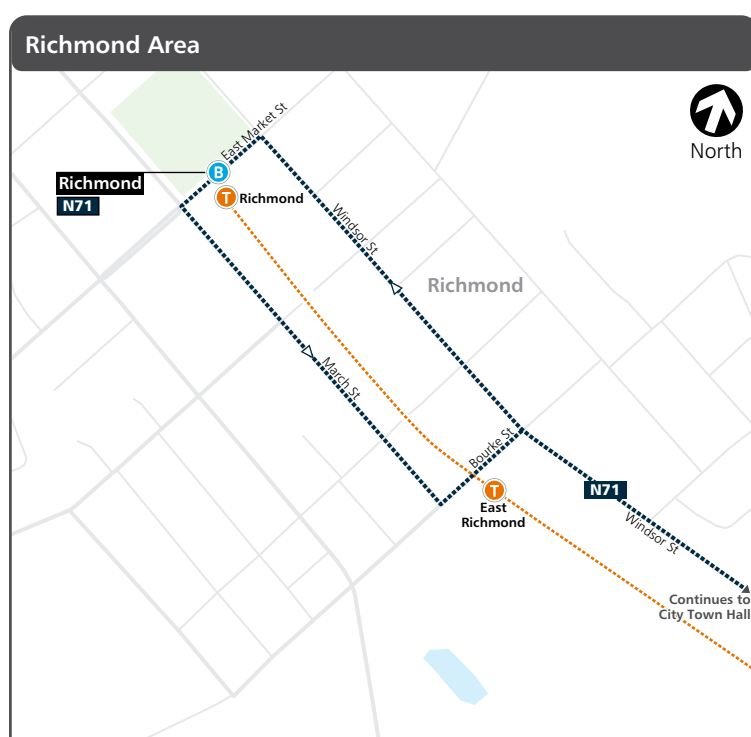

Legend

- Bus route
- 610X Bus route number
- Common bus route
- Metro line/station
- Ferry wharf
- Major shopping centre
- 6 Bus route terminus
- Direction of service
- Train line/station
- Light rail line/stop
- Hospital

- Every 15 minutes
- Every 20-30 minutes
- Every 60 minutes
- Refer to timetable
- Night service