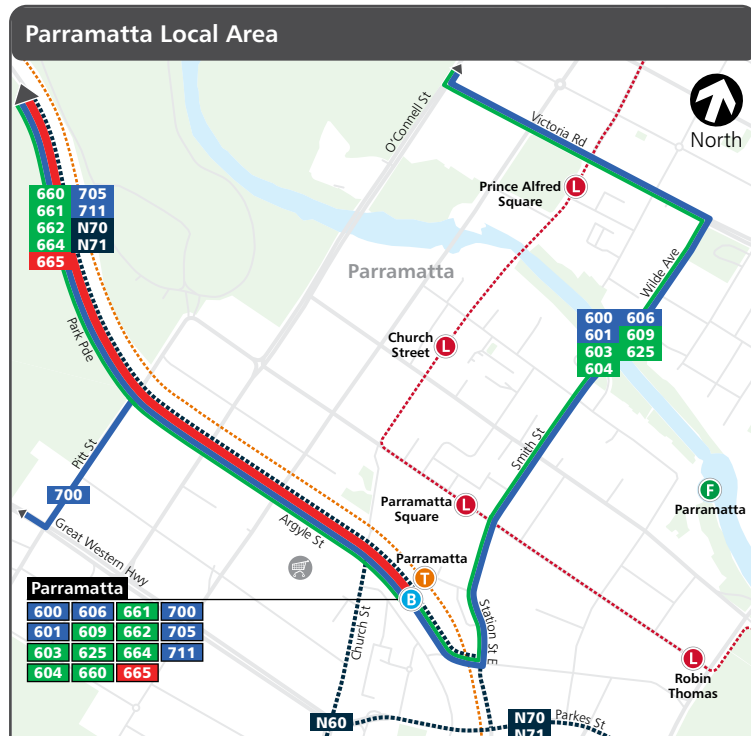

Legend

- Bus route
- 610X Bus route number
- Common bus route
- Metro line/station
- Ferry wharf
- Major shopping centre
- 6 Bus route terminus
- Direction of service
- Train line/station
- Light rail line/stop
- Hospital

- Every 15 minutes
- Every 20-30 minutes
- Every 60 minutes
- Refer to timetable
- Night service