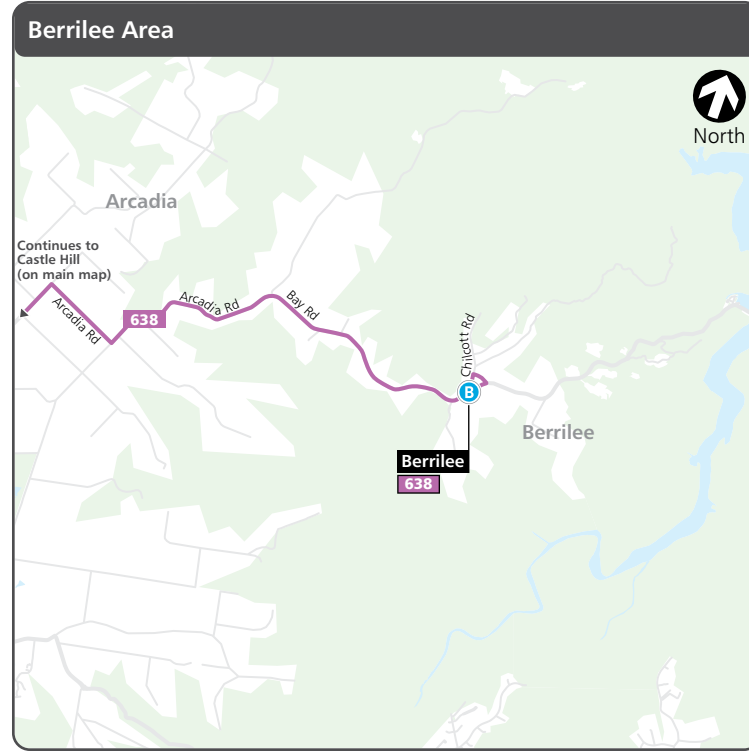

Legend

- Bus route
- 610X Bus route number
- Common bus route
- Metro line/station
- Ferry wharf
- Major shopping centre
- 6 Bus route terminus
- Direction of service
- Train line/station
- Light rail line/stop
- Hospital

- Every 15 minutes
- Every 20-30 minutes
- Every 60 minutes
- Refer to timetable
- Night service