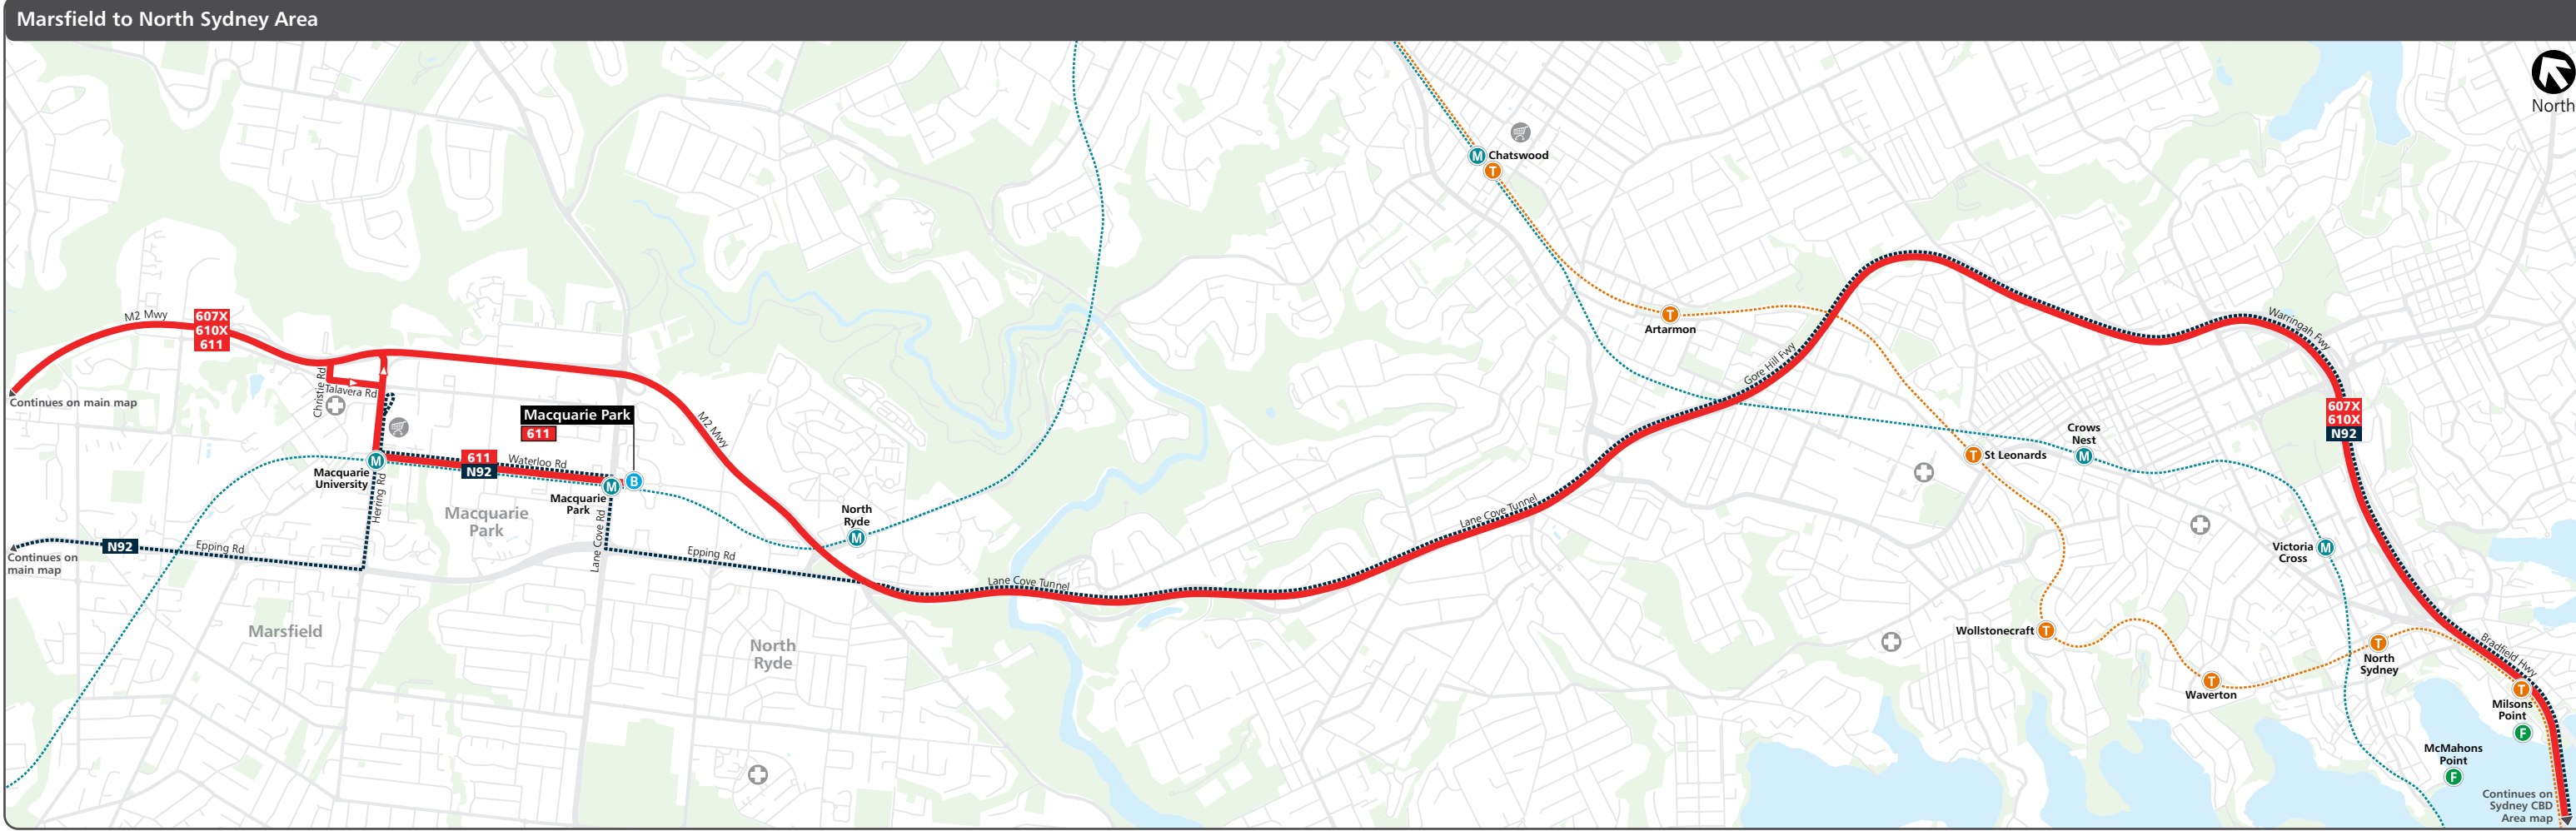

Legend

- Bus route
- 610X Bus route number
- Common bus route
- Metro line/station
- Ferry wharf
- Major shopping centre
- 6 Bus route terminus
- Direction of service
- Train line/station
- Light rail line/stop
- Hospital

- Every 15 minutes
- Every 20-30 minutes
- Every 60 minutes
- Refer to timetable
- Night service