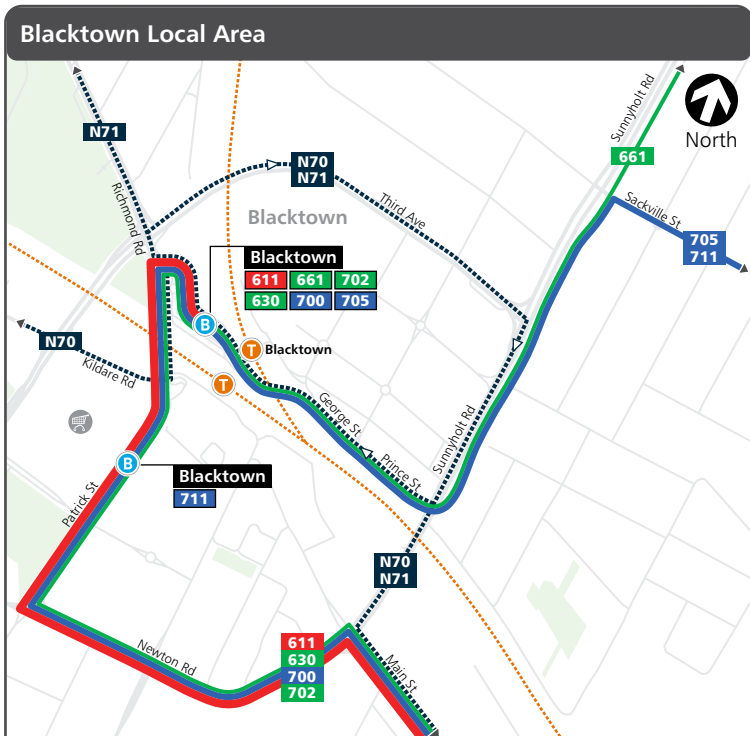

Legend

- Bus route
- 610X Bus route number
- Common bus route
- Metro line/station
- Ferry wharf
- Major shopping centre
- 6 Bus route terminus
- Direction of service
- Train line/station
- Light rail line/stop
- Hospital

- Every 15 minutes
- Every 20-30 minutes
- Every 60 minutes
- Refer to timetable
- Night service