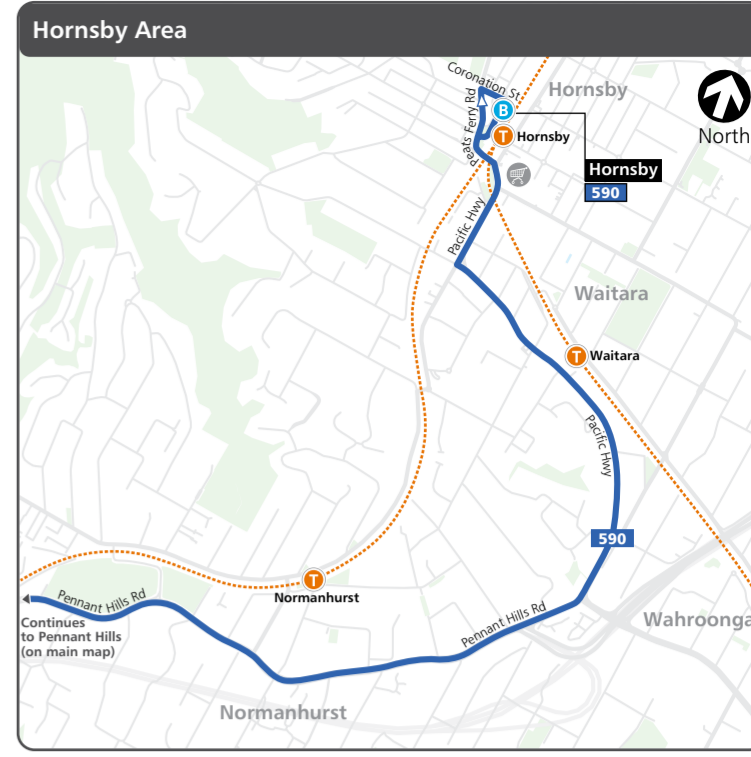

Legend
Bus route, 610X Bus route number, Common bus route, Metro line/station, Ferry wharf, Major shopping centre, Hospital, 610X Bus route terminus, Direction of service, Train line/station, Light rail line/stop

Every 15 minutes, Every 20-30 minutes, Every 60 minutes, Refer to timetable, Night service