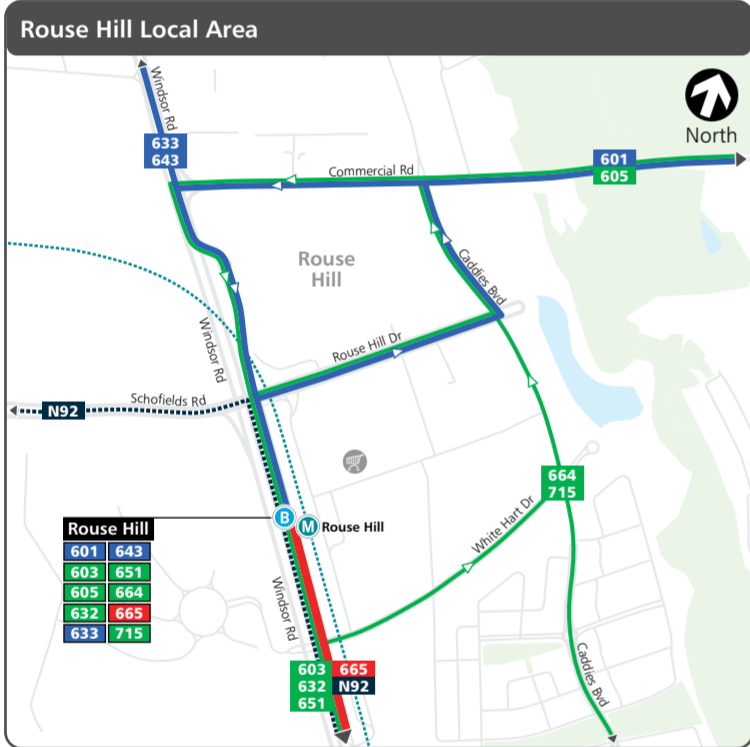

Legend
Bus route, 610X Bus route number, Common bus route, Metro line/station, Ferry wharf, Major shopping centre, Hospital, 610X Bus route terminus, Direction of service, Train line/station, Light rail line/stop

Every 15 minutes, Every 20-30 minutes, Every 60 minutes, Refer to timetable, Night service