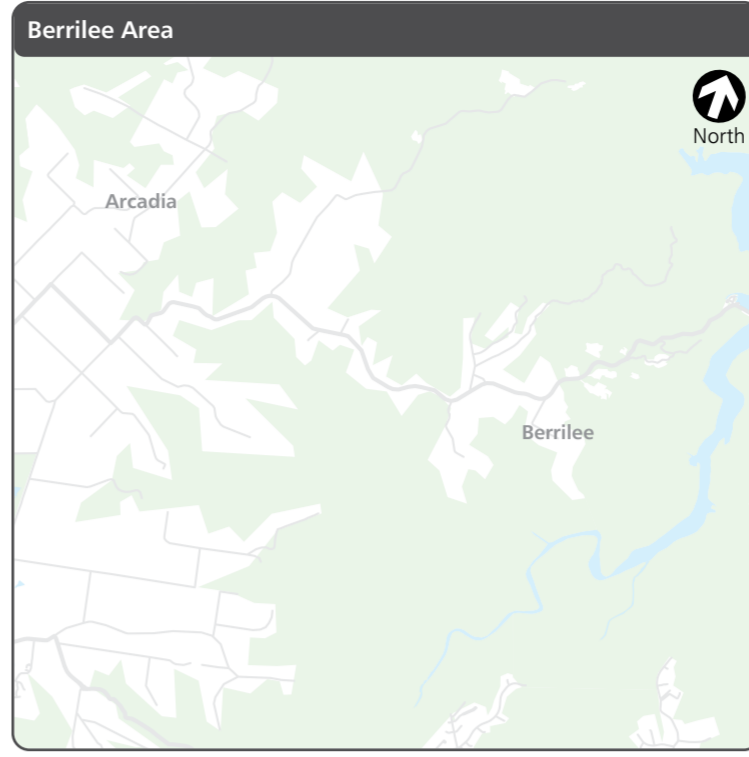

Legend
Bus route, 610X Bus route number, Common bus route, Metro line/station, Ferry wharf, Major shopping centre, Hospital, 610X Bus route terminus, Direction of service, Train line/station, Light rail line/stop

Every 15 minutes, Every 20-30 minutes, Every 60 minutes, Refer to timetable, Night service