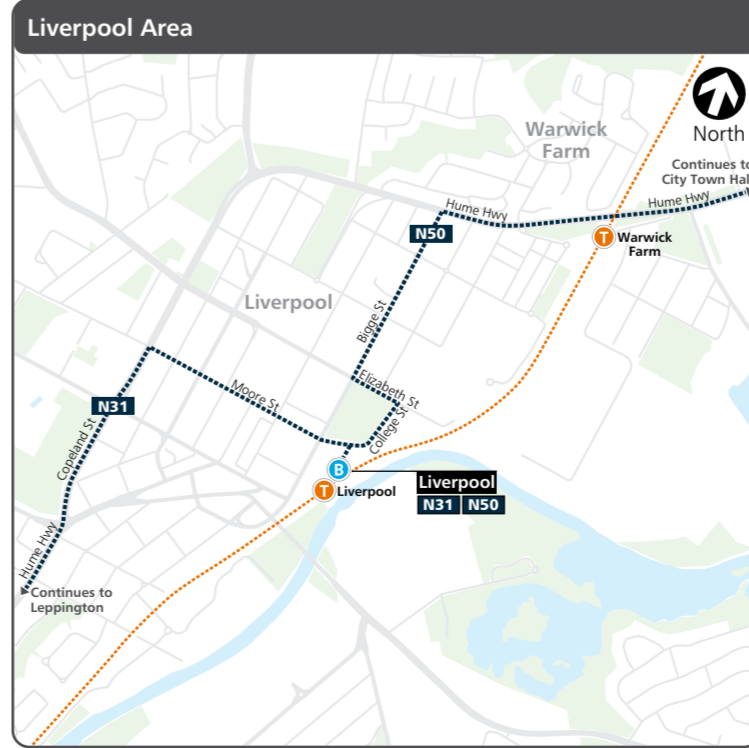

Legend
Bus route, 610X Bus route number, Common bus route, Metro line/station, Ferry wharf, Major shopping centre, Hospital, 610X Bus route terminus, Direction of service, Train line/station, Light rail line/stop

Every 15 minutes, Every 20-30 minutes, Every 60 minutes, Refer to timetable, Night service