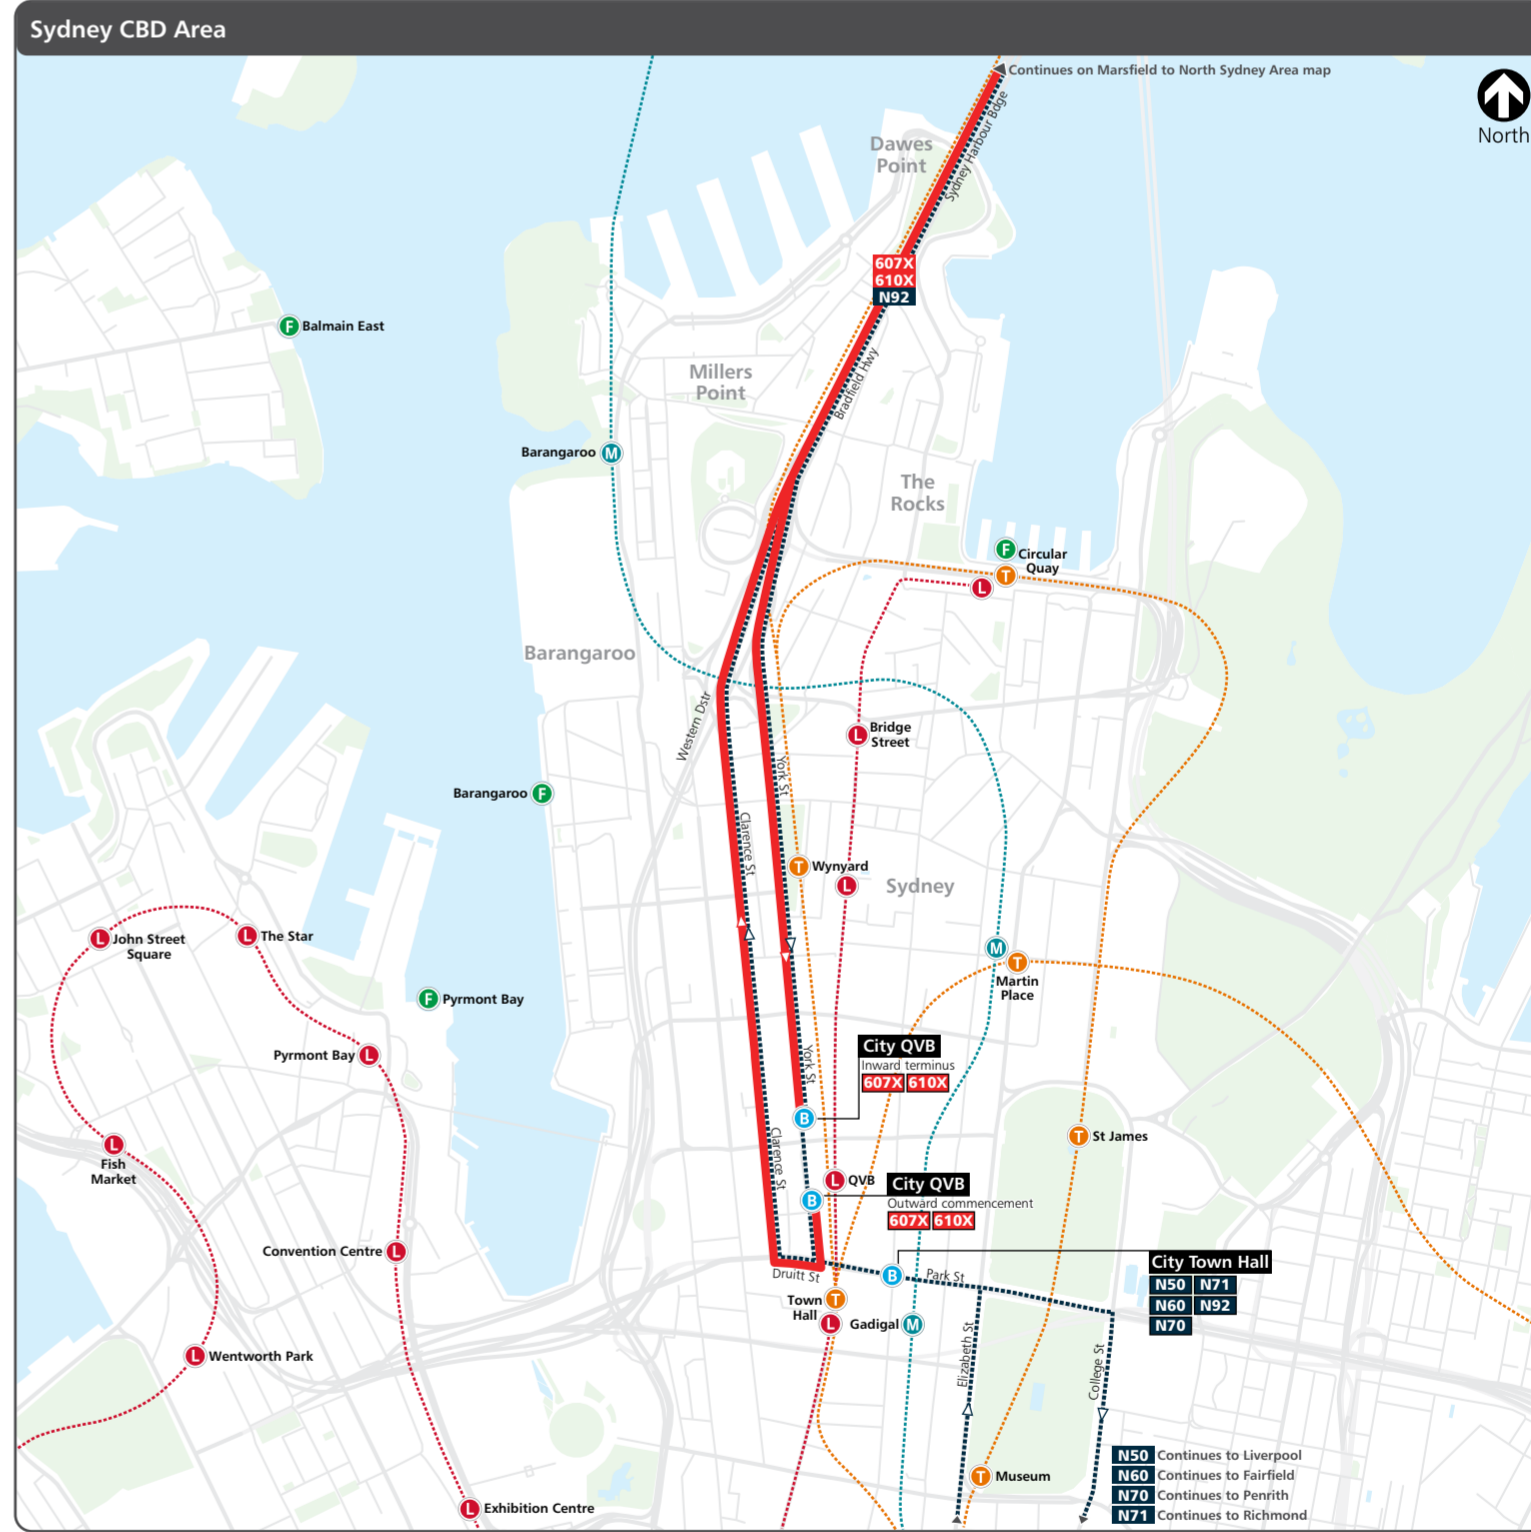

Legend
Bus route, 610X Bus route number, Common bus route, Metro line/station, Ferry wharf, Major shopping centre, Hospital, 610X Bus route terminus, Direction of service, Train line/station, Light rail line/stop

Every 15 minutes, Every 20-30 minutes, Every 60 minutes, Refer to timetable, Night service