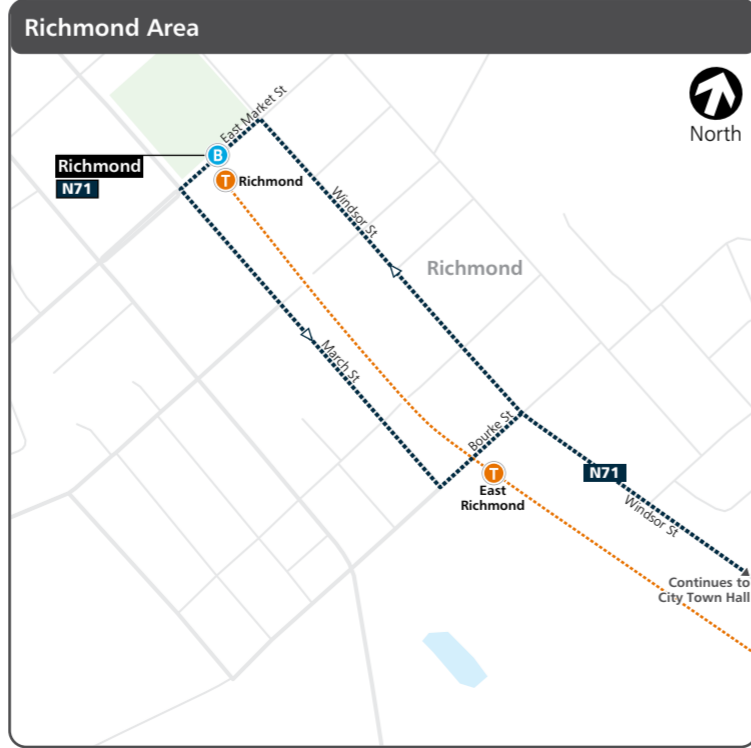

Legend
Bus route, 610X Bus route number, Common bus route, Metro line/station, Ferry wharf, Major shopping centre, Hospital, 610X Bus route terminus, Direction of service, Train line/station, Light rail line/stop

Every 15 minutes, Every 20-30 minutes, Every 60 minutes, Refer to timetable, Night service