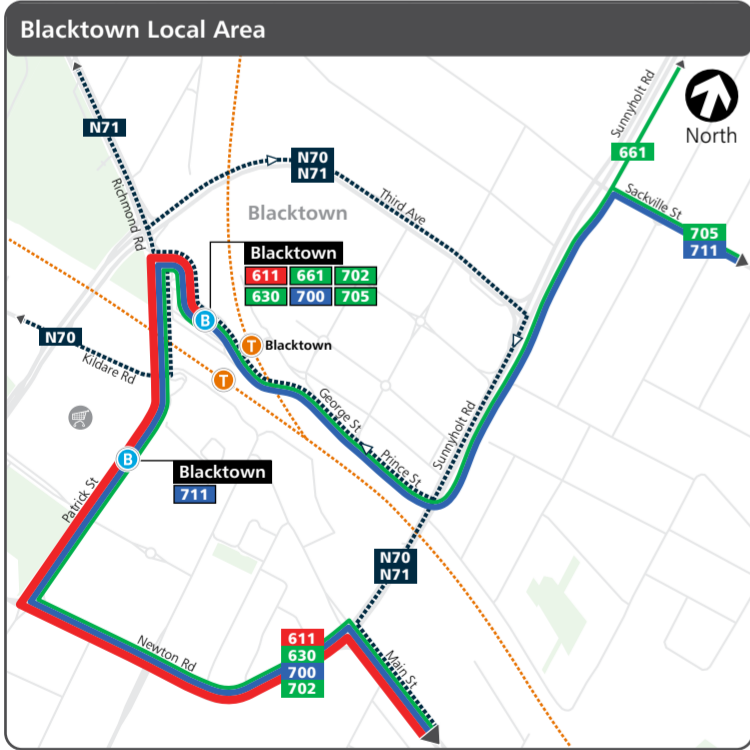

Legend
Bus route, 610X Bus route number, Common bus route, Metro line/station, Ferry wharf, Major shopping centre, Hospital, 610X Bus route terminus, Direction of service, Train line/station, Light rail line/stop

Every 15 minutes, Every 20-30 minutes, Every 60 minutes, Refer to timetable, Night service