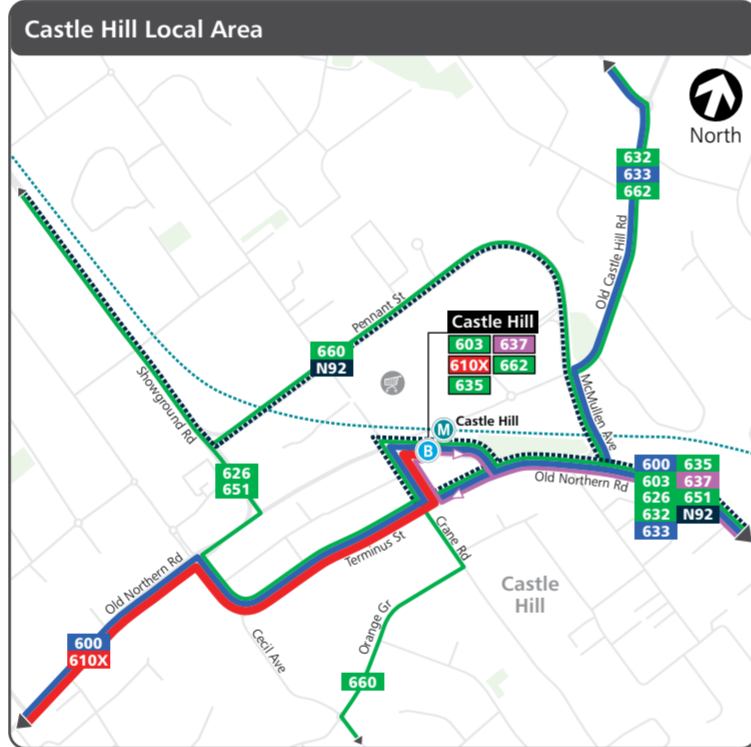

Legend
Bus route, 610X Bus route number, Common bus route, Metro line/station, Ferry wharf, Major shopping centre, Hospital, 610X Bus route terminus, Direction of service, Train line/station, Light rail line/stop

Every 15 minutes, Every 20-30 minutes, Every 60 minutes, Refer to timetable, Night service