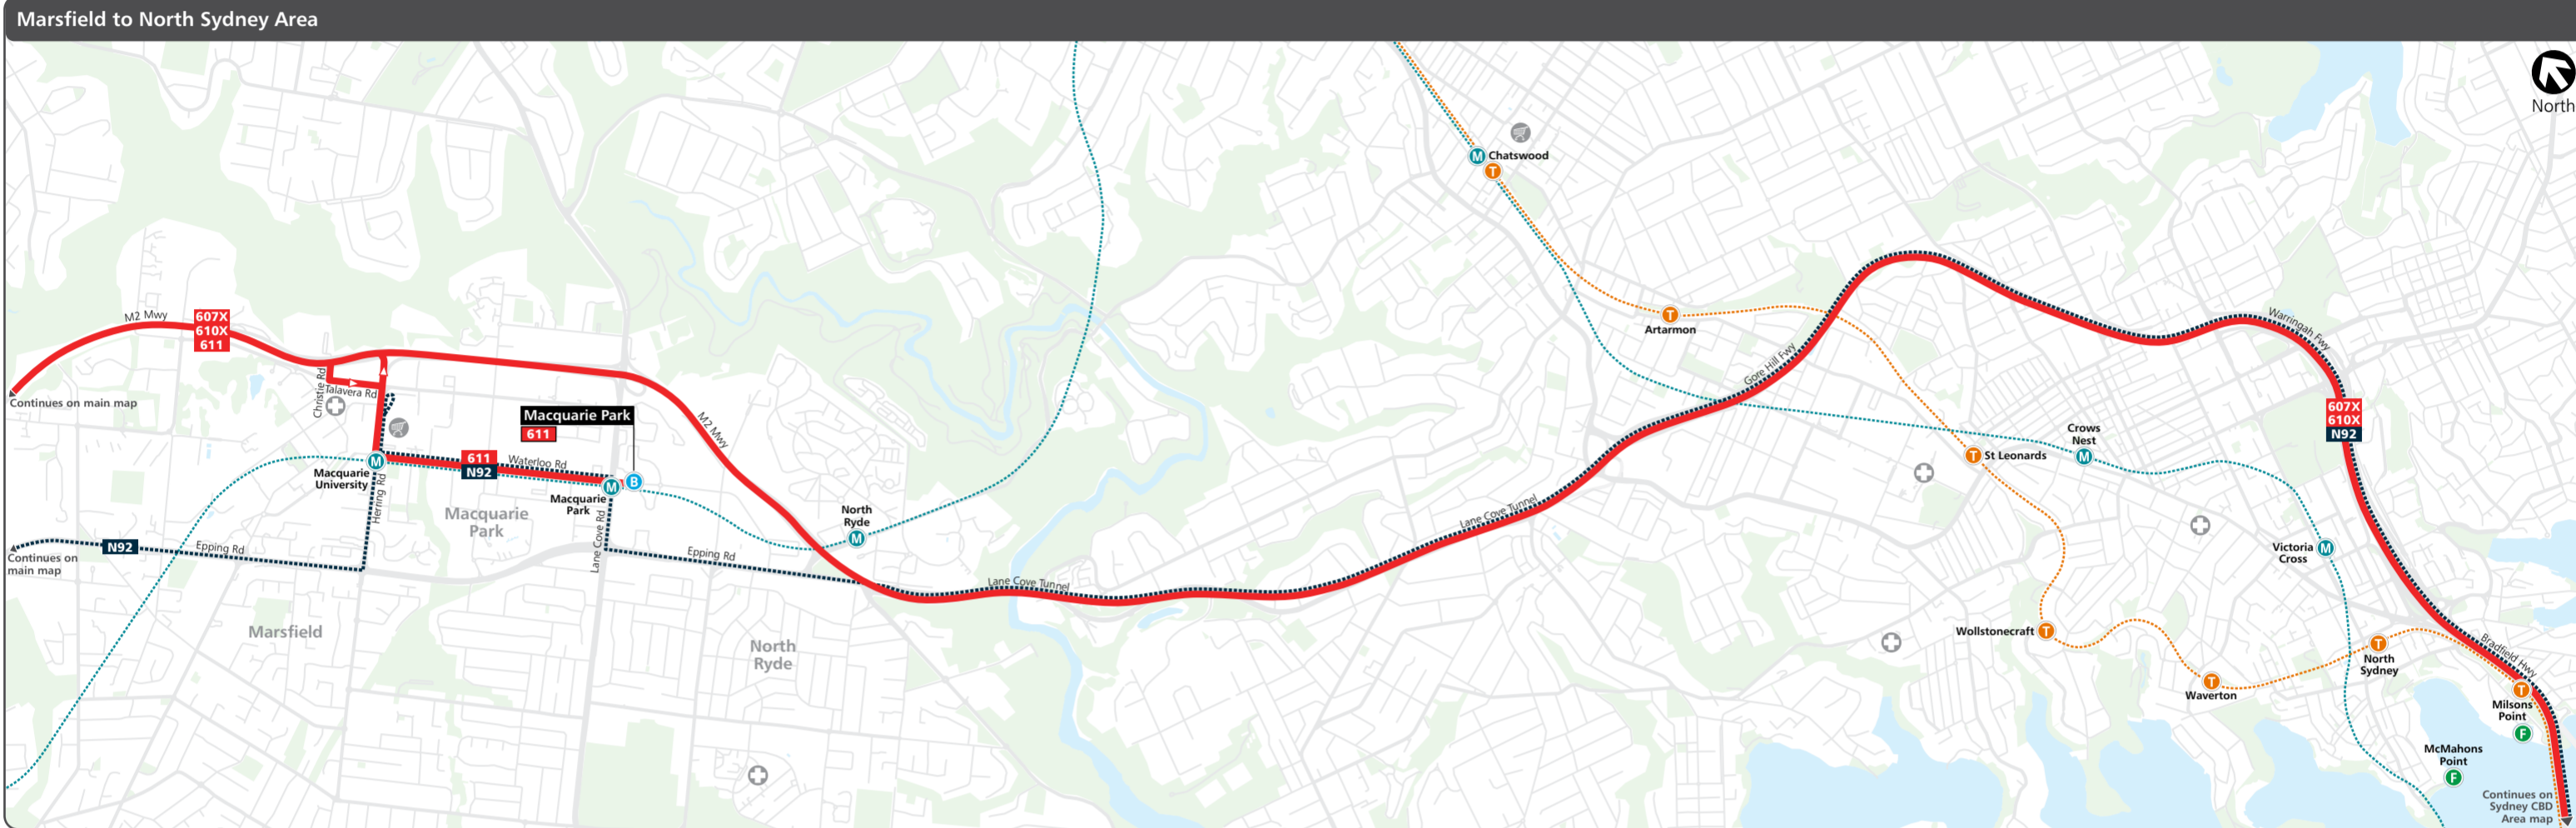

Legend
Bus route, 610X Bus route number, Common bus route, Metro line/station, Ferry wharf, Major shopping centre, Hospital, 610X Bus route terminus, Direction of service, Train line/station, Light rail line/stop

Every 15 minutes, Every 20-30 minutes, Every 60 minutes, Refer to timetable, Night service