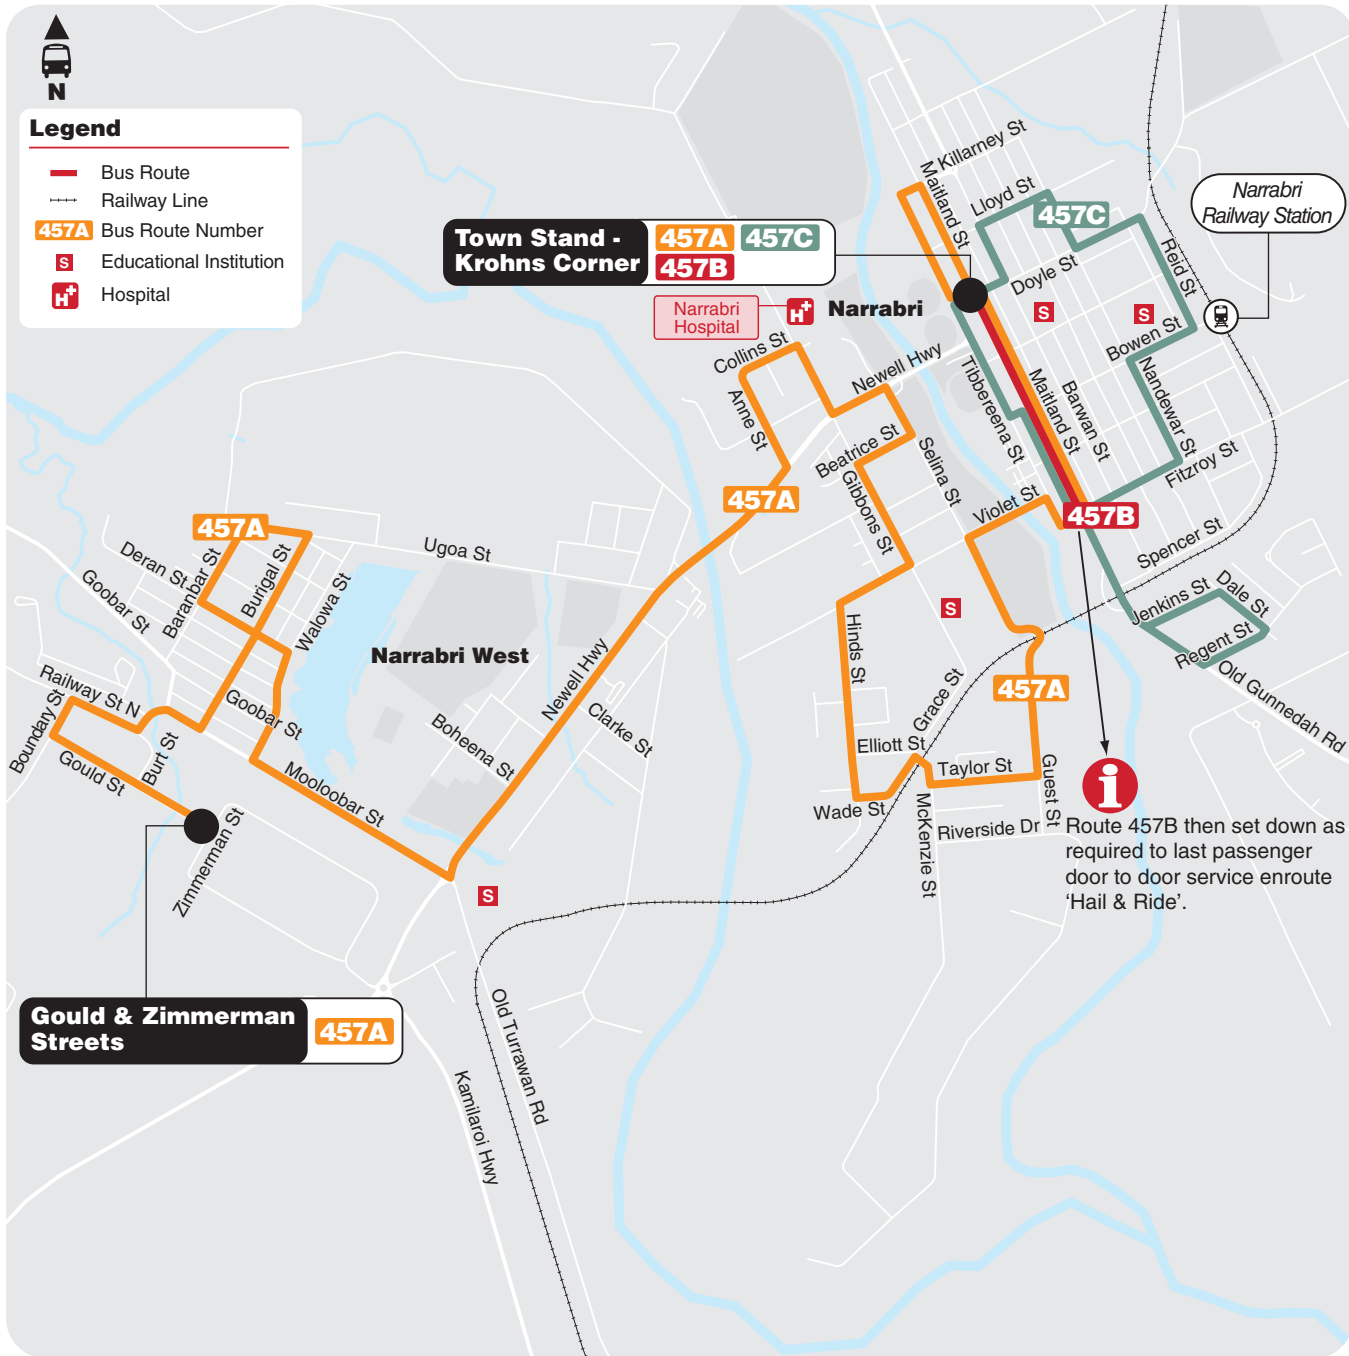

Narrabri District Network Map

Legend

-  Bus Route
-  Railway Line
-  Bus Route Number
-  Educational Institution
-  Hospital

Town Stand - Krohns Corner 457A 457C
457B

Gould & Zimmerman Streets 457A

i Route 457B then set down as required to last passenger door to door service enroute 'Hail & Ride'.